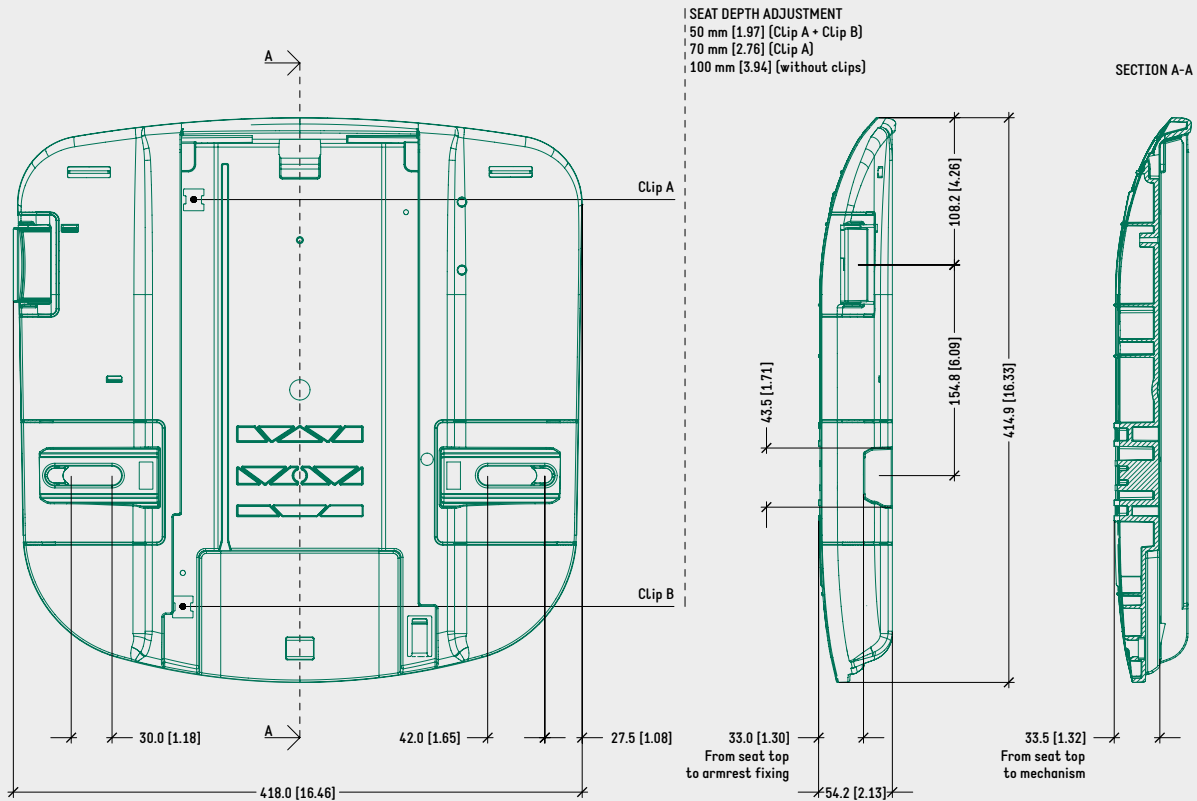

SPECIFICATIONS

TYPE	Quick connection seat with upholstery plate
SEAT DEPTH ADJUSTMENT	<ul style="list-style-type: none"> — 50,0 mm [1.97 in] (with 2 clips) — 70,0 mm [2.76 in] (with 1 clip) — 100,0 mm [3.94 in] (without clips)
CERTIFICATIONS	<ul style="list-style-type: none"> — EN1335 — BIFMA
UPHOLSTERY FIXING	By quick connection upholstery plate
ARMREST CONNECTION	<ul style="list-style-type: none"> — Type-B armrest interface — Type-N armrest interface
MECHANISM CONNECTION	<ul style="list-style-type: none"> — Donati quick connection sliding seat rails — Donati universal seat plate
ITEMS PER BOX	36
BOXES PER PALLET (MOQ)	4 boxes (144 items)
PALLET SIZE (LxWxH)	80 x 120 x 210 cm [31.5 x 47.2 x 82.7 in]

PRODUCT CODES

TRASLA 3	
WIDTH ADJ. ARMREST (TYPE-B INTERFACE)	4515240
WIDTH ADJ. ARMREST (TYPE-N INTERFACE)	4515241
UPHOLSTERY PLATE	
SMALL	4515173
LARGE	4515171
LARGE WITH PU FOAM	4580055
INSTRUCTION HOLDER	4501028

TECHNICAL DRAWING

TRASLA 3 - WIDTH ADJ. ARMREST (TYPE-B INTERFACE)

SURFACE COLOURS / FINISHES

PHOTOENGRAVED
(NOVATEX 7381)
SEAT

BLACK PLASTIC
UPHOLSTERY PLATE

TYPE-B ARMREST FIXING KIT CODES

FOR ALUMINIUM ARMREST

INSTRUCTION HOLDER
CODE: 4501028

TYPE-B ARMREST
INTERFACE CONNECTION
ONLY

TECHNICAL DRAWING

TRASLA 3 - WIDTH ADJ. ARMREST (TYPE-N INTERFACE)

SURFACE COLOURS / FINISHES

PHOTOENGRAVED
(NOVATEX 7381)
SEAT

BLACK PLASTIC
UPHOLSTERY PLATE