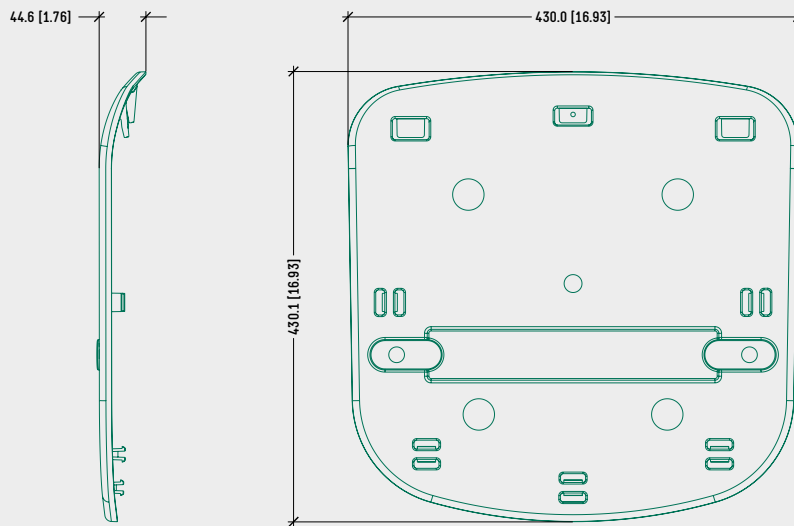

SPECIFICATIONS

TYPE	Quick connection seat with upholstery plate
SEAT DEPTH ADJUSTMENT	<ul style="list-style-type: none"> — 50,0 mm [1.97 in] (with 2 clips) — 70,0 mm [2.76 in] (with 1 clip) — 100,0 mm [3.94 in] (without clips)
CERTIFICATIONS	<ul style="list-style-type: none"> — EN1335 — BIFMA
UPHOLSTERY FIXING	By quick connection upholstery plate
ARMREST CONNECTION	<ul style="list-style-type: none"> — Type-B armrest interface — Type-N armrest interface
MECHANISM CONNECTION	<ul style="list-style-type: none"> — Donati quick connection sliding seat rails — Donati universal seat plate
ITEMS PER BOX	36
BOXES PER PALLET (MOQ)	4 boxes (144 items)
PALLET SIZE (LxWxH)	80 x 120 x 210 cm [31.5 x 47.2 x 82.7 in]

INSTRUCTION HOLDER
CODE: 4501028

TYPE-B ARMREST
INTERFACE CONNECTION
ONLY

TECHNICAL DRAWING

TRASLA 3 - WIDTH ADJ. ARMREST (TYPE-N INTERFACE)

SURFACE COLOURS / FINISHES

PHOTOENGRAVED
(NOVATEX 7381)
SEAT

BLACK PLASTIC
UPHOLSTERY PLATE

TYPE-N ARMREST FIXING KIT CODES

FOR NYLON ARMREST

WIDTH ADJUSTABLE - W/O ARMBAR (BIFMA) 4501111

RELATED PRODUCTS

DONATI SEAT
RAILS CONNECTION
MECHANISMS

DONATI UNIVERSAL
SEAT PLATE CONNECTION
MECHANISMS

INSTRUCTION HOLDER
CODE: 4501028

TYPE-N ARMREST
INTERFACE CONNECTION
ONLY

TECHNICAL DRAWING

SMALL UPHOLSTERY PLATE

4515173

TECHNICAL DRAWING

LARGE UPHOLSTERY PLATE

4515171