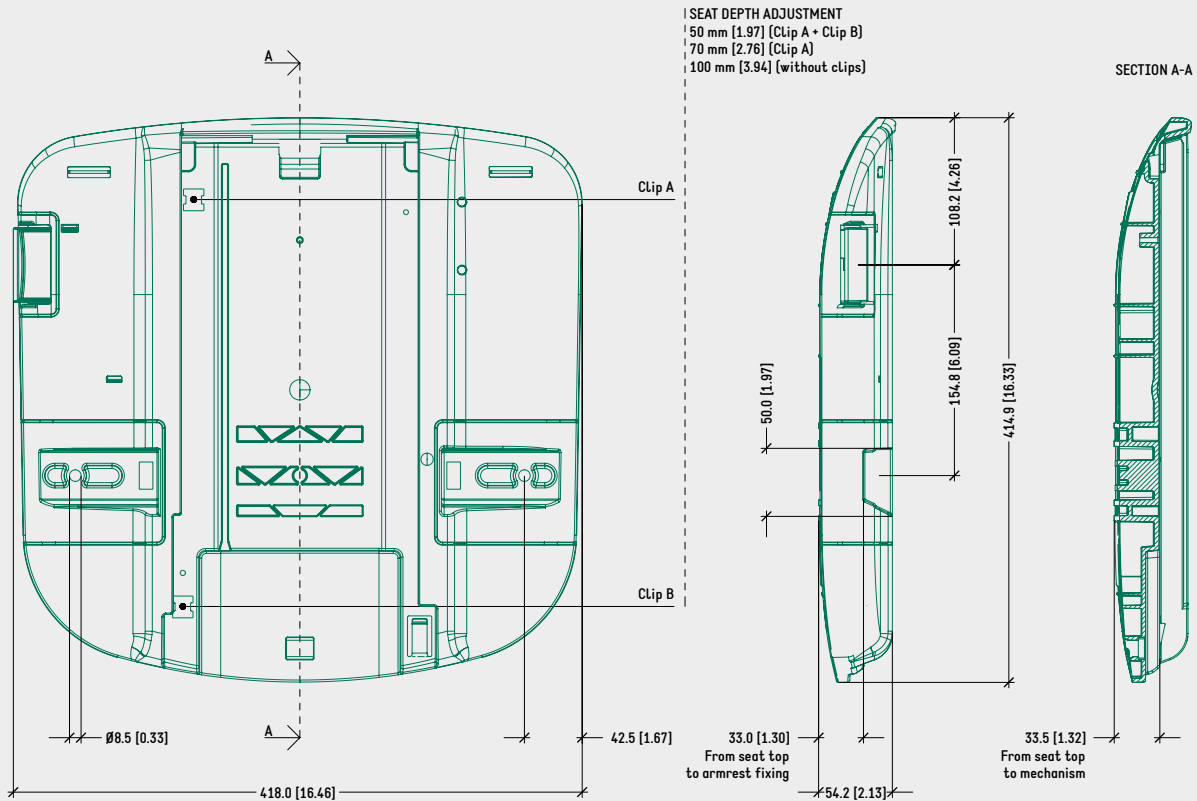

SPECIFICATIONS

TYPE	Quick connection seat with upholstery plate
SEAT DEPTH ADJUSTMENT	<ul style="list-style-type: none"> — 50,0 mm [1.97 in] (with 2 clips) — 70,0 mm [2.76 in] (with 1 clip) — 100,0 mm [3.94 in] (without clips)
CERTIFICATIONS	<ul style="list-style-type: none"> — EN1335 — BIFMA
UPHOLSTERY FIXING	By quick connection upholstery plate
ARMREST CONNECTION	<ul style="list-style-type: none"> — Type-B armrest interface — Type-N armrest interface
MECHANISM CONNECTION	<ul style="list-style-type: none"> — Donati quick connection sliding seat rails — Donati universal seat plate
ITEMS PER BOX	36
BOXES PER PALLET (MOQ)	4 boxes (144 items)
PALLET SIZE (LxWxH)	80 x 120 x 210 cm [31.5 x 47.2 x 82.7 in]

WIDTH ADJ. - W/O ARMBAR (EN1335 & BIFMA) 4501120

FOR NYLON ARMREST

WIDTH ADJ. - W/O ARMBAR (EN1335 & BIFMA) 4501121

RELATED PRODUCTS

DONATI SEAT
RAILS CONNECTION
MECHANISMS

DONATI UNIVERSAL
SEAT PLATE CONNECTION
MECHANISMS

INSTRUCTION HOLDER
CODE: 4501028

TYPE-B ARMREST
INTERFACE CONNECTION
ONLY

TECHNICAL DRAWING

TRASLA 3 - WIDTH ADJ. ARMREST (TYPE-N INTERFACE)

SURFACE COLOURS / FINISHES

PHOTOENGRAVED
(NOVATEX 7381)
SEAT

BLACK PLASTIC
UPHOLSTERY PLATE