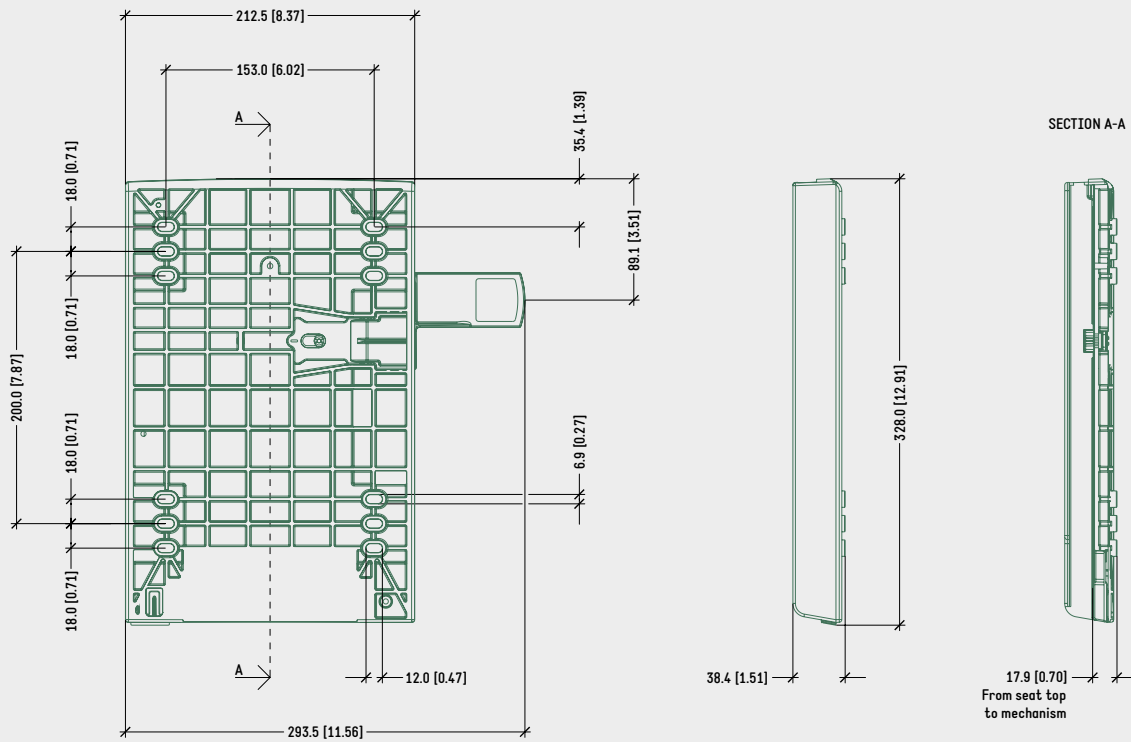

SPECIFICATIONS	
TYPE	Sliding plate for wooden / plastic seats
MATERIAL	Nylon
SEAT DEPTH ADJUSTMENT	50,0 mm [1.97 in], by lever
MECHANISM CONNECTION	<ul style="list-style-type: none"> — Donati quick connection sliding seat rails — Donati universal seat plate
ITEMS PER BOX	130
BOXES PER PALLET (MOQ)	4 boxes (520 items)
PALLET SIZE (LxWxH)	80 x 120 x 210 cm [31.5 x 47.2 x 82.7 in]

PRODUCT CODES

.....

SLIDING ADAPTER PLATE 4515220

TECHNICAL DRAWING

SLIDING ADAPTER PLATE

SURFACE COLOURS / FINISHES

PHOTOENGRAVED
[NOVATEX 7381]
ADAPTER

RELATED PRODUCTS

DONATI SEAT
RAILS CONNECTION
MECHANISMS

DONATI UNIVERSAL
SEAT PLATE CONNECTION
MECHANISMS

BOLT-ON SEATS
153x200 mm [6.0x7.9 in]
CONNECTION