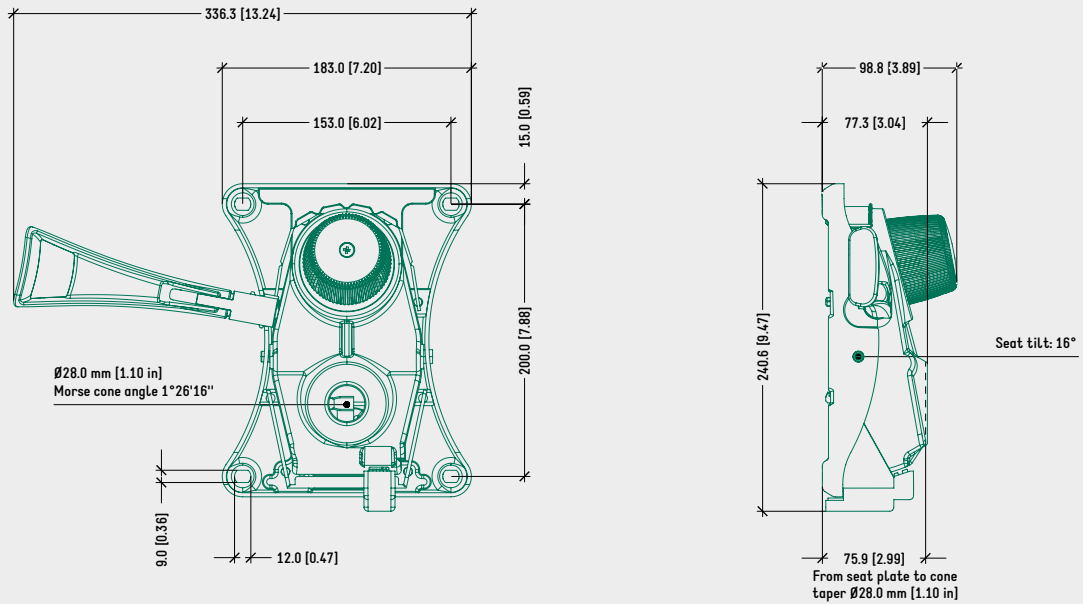

SPECIFICATIONS

TYPE	Tilt mechanism
TILT ANGLES	16°
TILT LOCKING	5 positions, by lever
HEIGHT ADJUSTMENT	By lever
COMFORT	Lower tension adjustment knob
SEAT CONNECTION	Bolt-on plate 153 x 200 mm [6.02 x 7.87 in]
MORSE CONE DIAMETER	28,0 mm [1.10 in]
MECHANISM SURFACE FINISH	Black painted
GAS LEVER FINISH	Black
LOWER KNOB & COVER FINISH	Black
ITEMS PER BOX	84
BOXES PER PALLET (MOQ)	4 boxes (336 items)
PALLET SIZE (LxWxH)	80 x 120 x 210 cm [31.5 x 47.2 x 82.7 in]

PRODUCT CODES

.....

MPD38

MULTIBLOCK

1020012

TECHNICAL DRAWING

MPD38 MULTIBLOCK

SURFACE COLOURS / FINISHES

BLACK PAINTED
ALUMINIUM
HOUSING, SEAT PLATE

BLACK PLASTIC
LEVER, COVERS