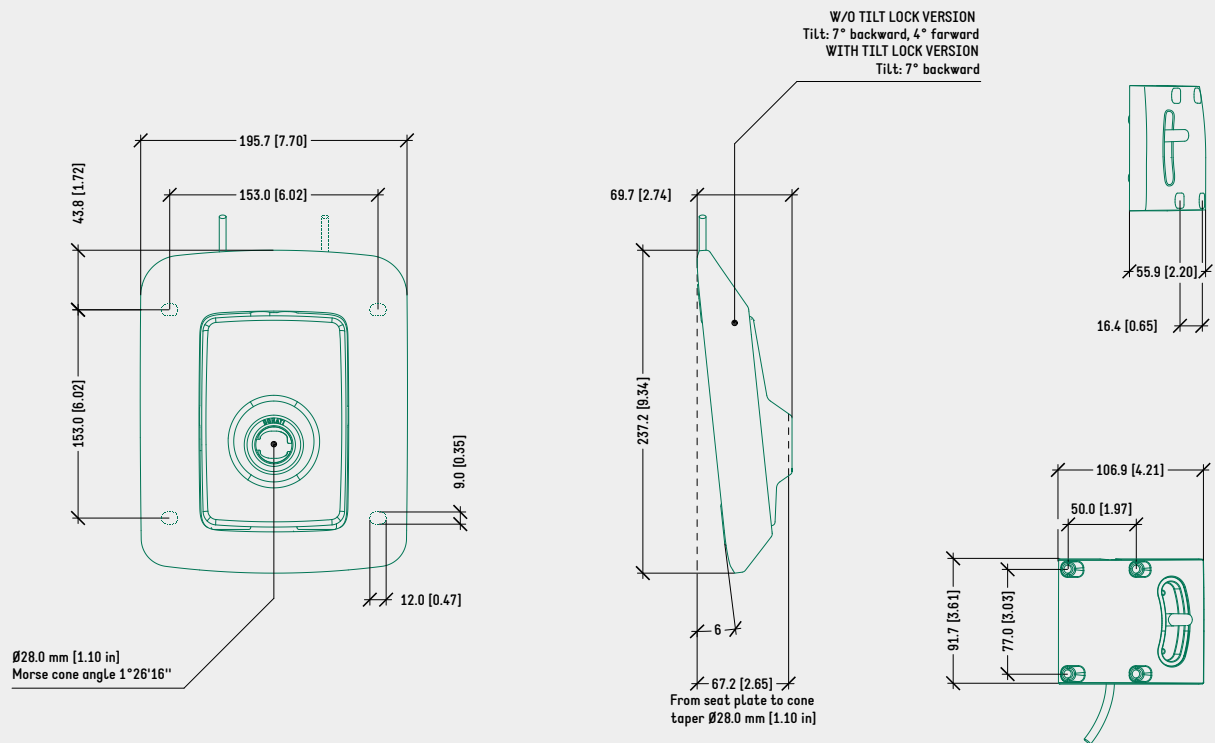

WINDOW GREY (RAL 7040) PLASTIC COVER

BLACK PLASTIC COVER

TRAFFIC WHITE (RAL 9016) PLASTIC COVER

TECHNICAL DRAWING

INSTAR CABLE TILT - LOUNGE VER.

SURFACE COLOURS / FINISHES

POLISHED ALUMINIUM HOUSING, ZAMAK LEVERS

BLACK PAINTED ALUMINIUM HOUSING, SEAT PLATE, ZAMAK LEVERS

WHITE PAINTED ALUMINIUM HOUSING, ZAMAK LEVERS

WINDOW GREY (RAL 7040) PLASTIC COVER

BLACK PLASTIC COVER

TRAFFIC WHITE (RAL 9016) PLASTIC COVER