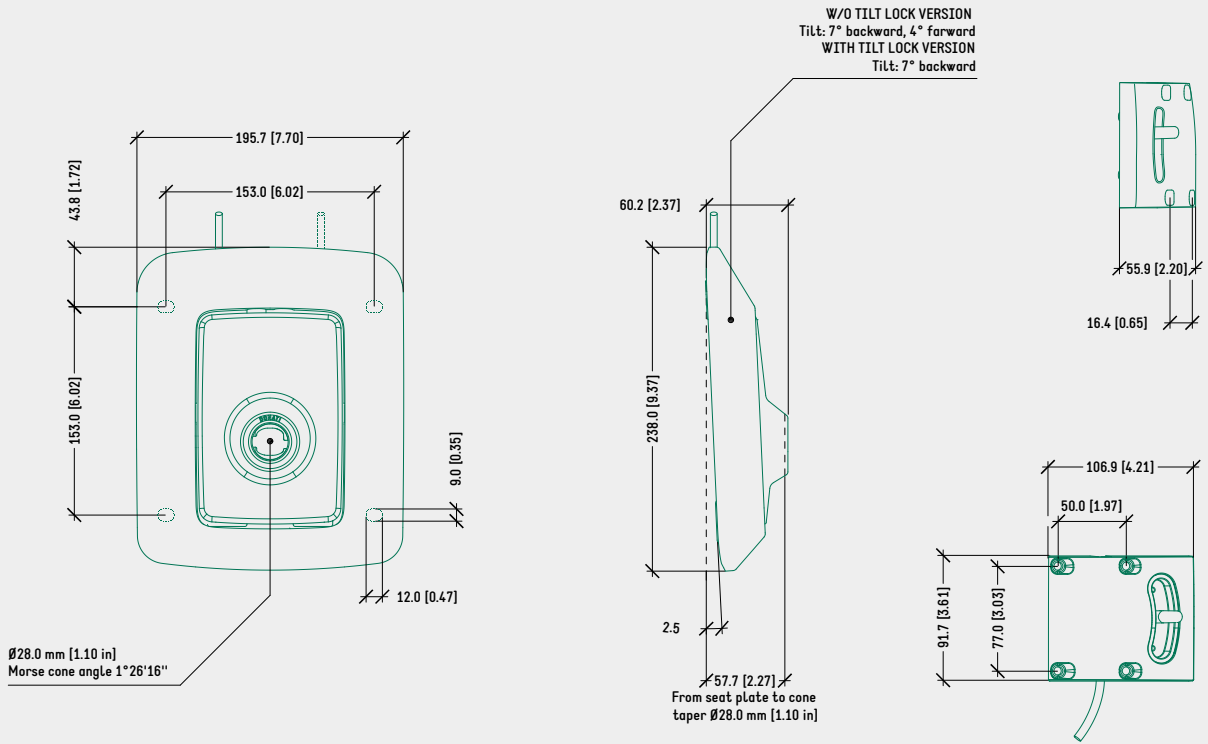

TECHNICAL DRAWING

INSTAR CABLE TILT - STANDARD VER.

SURFACE COLOURS / FINISHES