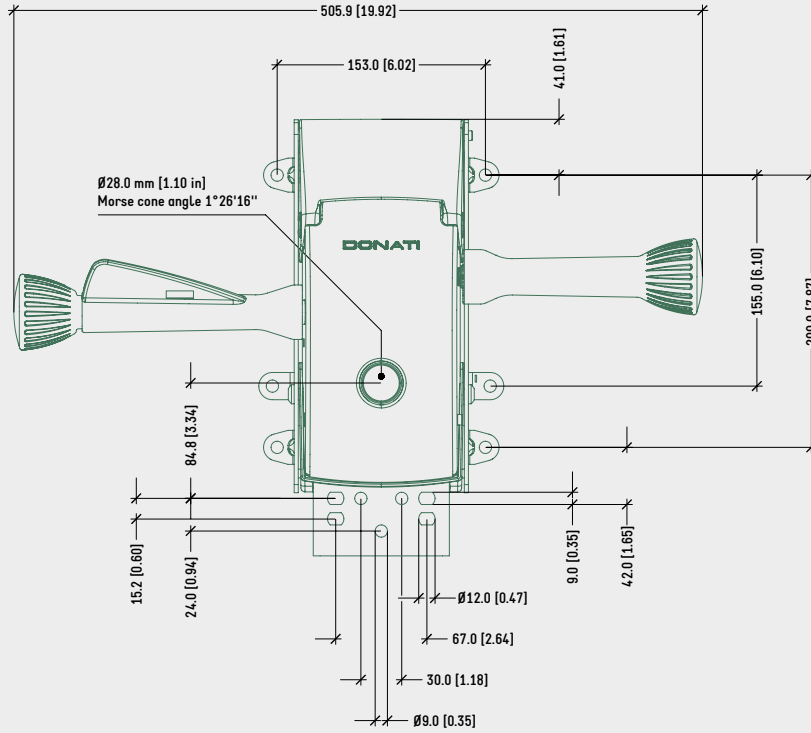

## SPECIFICATIONS

TYPE	Weight-activated synchronized mechanism
TILT ANGLES	20° backrest / 6,5° seat
BACKREST TRAVEL RESTRICTION	4 positions, by lever
HEIGHT ADJUSTMENT	By lever
COMFORT	Quick side tension fine-tuning knob
SEAT CONNECTION	Donati quick connection sliding seat rails
BACK BAR CONNECTION	Donati standard (width 90,0 mm [3.54 in])
MORSE CONE DIAMETER	28,0 mm [1.10 in]
MECHANISM SURFACE FINISH	Black painted
LEVER FINISH	Black
SIDE KNOB FINISH	Anthracite grey (RAL 7016)
ITEMS PER BOX	36
BOXES PER PALLET (MOQ)	4 boxes (144 items)
PALLET SIZE (LxWxH)	80 x 120 x 210 cm [31.5 x 47.2 x 82.7 in]

## SPECIFICATIONS

TYPE	Weight-activated synchronized mechanism
TILT ANGLES	20° backrest / 6,5° seat
BACKREST TRAVEL RESTRICTION	4 positions, by lever
HEIGHT ADJUSTMENT	By lever
COMFORT	Quick side tension fine-tuning knob
SEAT CONNECTION	Bolt-on seat plate 153 x 200 mm [6.02 x 7.87 in]
BACK BAR CONNECTION	Donati standard (width 90,0 mm [3.54 in])
MORSE CONE DIAMETER	28,0 mm [1.10 in]
MECHANISM SURFACE FINISH	Black painted
LEVER FINISH	Black
SIDE KNOB FINISH	Anthracite grey (RAL 7016)
ITEMS PER BOX	36
BOXES PER PALLET (MOQ)	4 boxes (144 items)
PALLET SIZE (LxWxH)	80 x 120 x 210 cm [31.5 x 47.2 x 82.7 in]

## PRODUCT CODES

.....  
INEDITO TRAVEL RESTRICTION

BOLT-ON SEAT PLATE 1063800

TECHNICAL DRAWING

INEDITO TRAVEL RESTRICTION BOLT-ON SEAT PLATE

RECOMMENDED FIXING HOLES FOR BACK BAR CONNECTION  
(WIDTH 90,0 mm [3,54 in])

SURFACE COLOURS / FINISHES

BLACK PAINTED ALUMINIUM HOUSING

BLACK PLASTIC LEVERS, COVERS

ANTHRACITE GREY (RAL 7016) PLASTIC SIDE KNOB

RELATED PRODUCTS

DONATI BOLT-ON SLIDING OR FIXED SEAT FAMILY

BOLT-ON SEATS 153x200 mm [6.02x7.87 in] CONNECTION