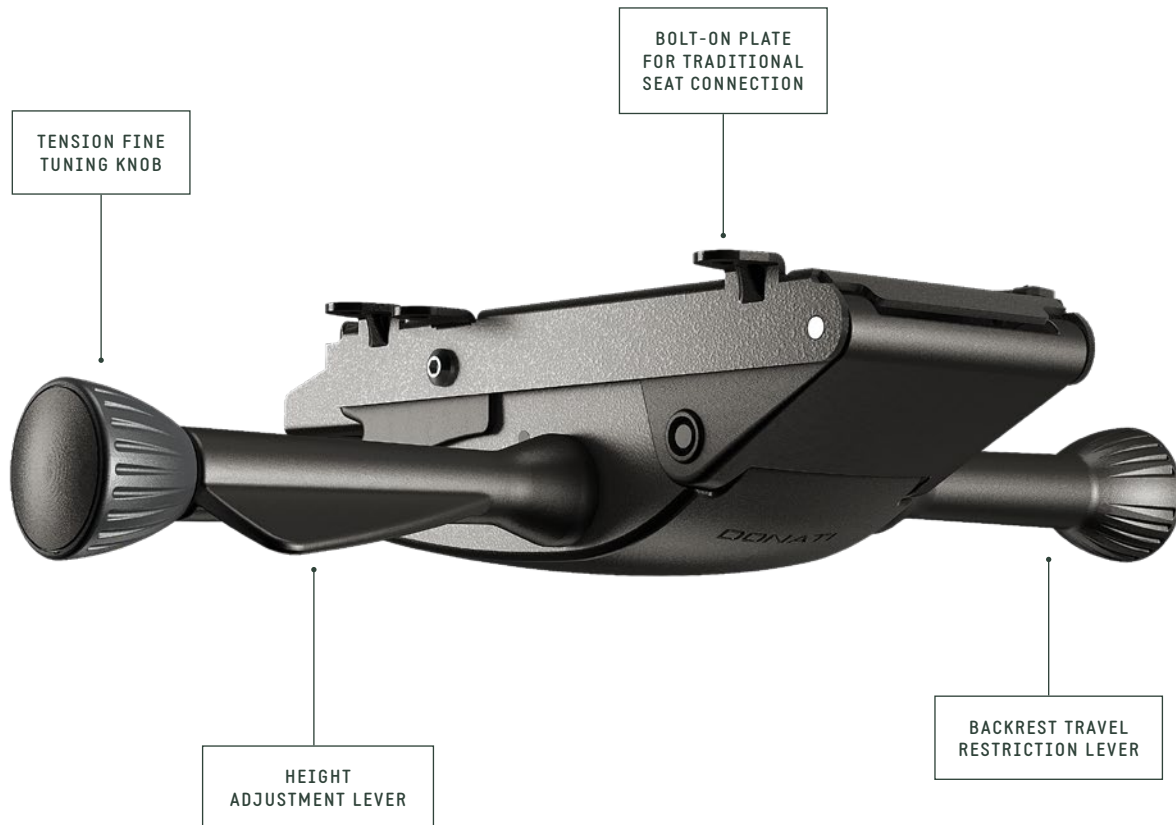

## SPECIFICATIONS

TYPE	Weight-activated synchronized mechanism
TILT ANGLES	20° backrest / 6,5° seat
BACKREST TRAVEL RESTRICTION	4 positions, by lever
HEIGHT ADJUSTMENT	By lever
COMFORT	Quick side tension fine-tuning knob
SEAT CONNECTION	Donati quick connection sliding seat rails
BACK BAR CONNECTION	Donati standard (width 90,0 mm [3.54 in])
MORSE CONE DIAMETER	28,0 mm [1.10 in]
MECHANISM SURFACE FINISH	Black painted
LEVER FINISH	Black
SIDE KNOB FINISH	Anthracite grey (RAL 7016)
ITEMS PER BOX	36
BOXES PER PALLET (MOQ)	4 boxes (144 items)
PALLET SIZE (LxWxH)	80 x 120 x 210 cm [31.5 x 47.2 x 82.7 in]

## PRODUCT CODES

.....  
INEDITO TRAVEL RESTRICTION

QUICK CONNECTION SEAT RAILS

1063850

TECHNICAL DRAWING

INEDITO TRAVEL RESTRICTION QUICK CONN. RAILS

RECOMMENDED FIXING HOLES FOR BACK BAR CONNECTION  
(WIDTH 90,0 mm [3,54 in])

DONATI QUICK CONNECTION SLIDING PLATE ADAPTER  
CODE: 4515220

DONATI QUICK CONNECTION SLIDING ADAPTER MODULA 1  
CODE: 4515270

## SPECIFICATIONS

TYPE	Weight-activated synchronized mechanism
TILT ANGLES	20° backrest / 6,5° seat
BACKREST TRAVEL RESTRICTION	4 positions, by lever
HEIGHT ADJUSTMENT	By lever
COMFORT	Quick side tension fine-tuning knob
SEAT CONNECTION	Bolt-on seat plate 153 x 200 mm [6.02 x 7.87 in]
BACK BAR CONNECTION	Donati standard (width 90,0 mm [3.54 in])
MORSE CONE DIAMETER	28,0 mm [1.10 in]
MECHANISM SURFACE FINISH	Black painted
LEVER FINISH	Black
SIDE KNOB FINISH	Anthracite grey (RAL 7016)
ITEMS PER BOX	36
BOXES PER PALLET (MOQ)	4 boxes (144 items)
PALLET SIZE (LxWxH)	80 x 120 x 210 cm [31.5 x 47.2 x 82.7 in]