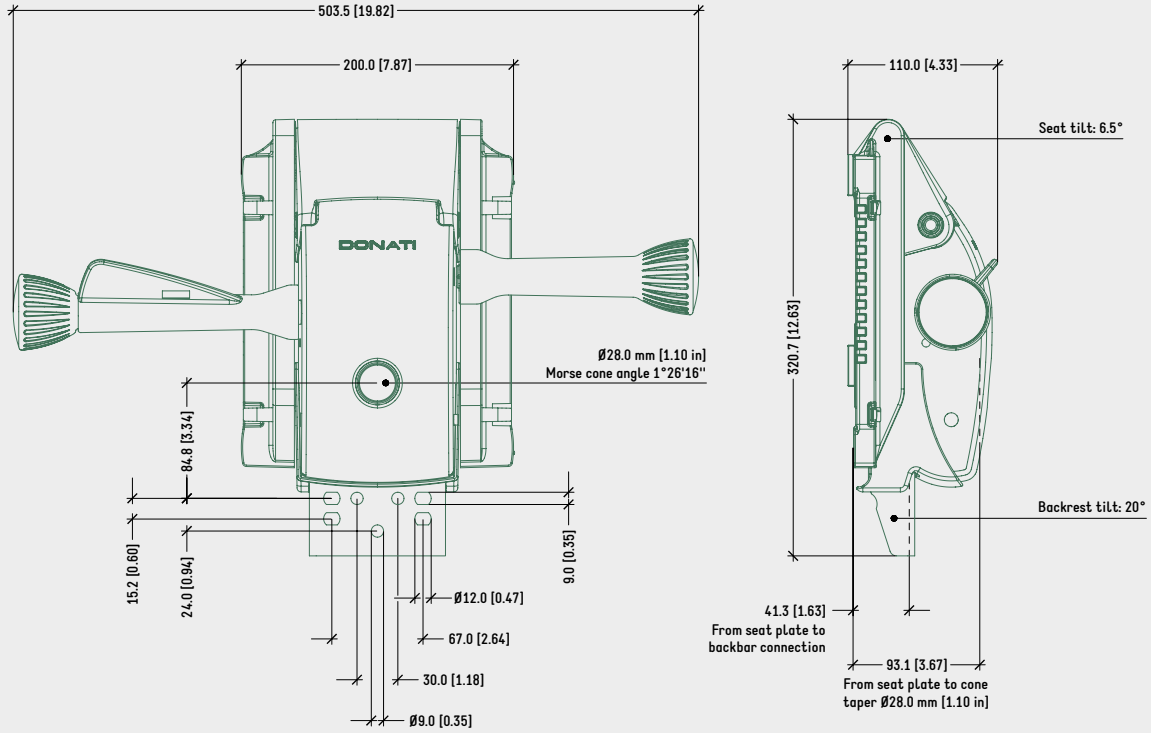

## SPECIFICATIONS

TYPE	Weight-activated synchronized mechanism
TILT ANGLES	20° backrest / 6,5° seat
BACKREST TRAVEL RESTRICTION	4 positions, by lever
HEIGHT ADJUSTMENT	By lever
COMFORT	Quick side tension fine-tuning knob
SEAT CONNECTION	Donati quick connection sliding seat rails
BACK BAR CONNECTION	Donati standard (width 90,0 mm [3.54 in])
MORSE CONE DIAMETER	28,0 mm [1.10 in]
MECHANISM SURFACE FINISH	Black painted
LEVER FINISH	Black
SIDE KNOB FINISH	Anthracite grey (RAL 7016)
ITEMS PER BOX	36
BOXES PER PALLET (MOQ)	4 boxes (144 items)
PALLET SIZE (LxWxH)	80 x 120 x 210 cm [31.5 x 47.2 x 82.7 in]

## PRODUCT CODES

.....  
INEDITO TRAVEL RESTRICTION

QUICK CONNECTION SEAT RAILS

1063850

TECHNICAL DRAWING

INEDITO TRAVEL RESTRICTION QUICK CONN. RAILS

RECOMMENDED FIXING HOLES FOR BACK BAR CONNECTION  
(WIDTH 90,0 mm [3,54 in])

DONATI QUICK CONNECTION SLIDING PLATE ADAPTER  
CODE: 4515220

DONATI QUICK CONNECTION SLIDING ADAPTER MODULA 1  
CODE: 4515270

## SPECIFICATIONS

TYPE	Weight-activated synchronized mechanism
TILT ANGLES	20° backrest / 6,5° seat
BACKREST TRAVEL RESTRICTION	4 positions, by lever
HEIGHT ADJUSTMENT	By lever
COMFORT	Quick side tension fine-tuning knob
SEAT CONNECTION	Bolt-on seat plate 153 x 200 mm [6.02 x 7.87 in]
BACK BAR CONNECTION	Donati standard (width 90,0 mm [3.54 in])
MORSE CONE DIAMETER	28,0 mm [1.10 in]
MECHANISM SURFACE FINISH	Black painted
LEVER FINISH	Black
SIDE KNOB FINISH	Anthracite grey (RAL 7016)
ITEMS PER BOX	36
BOXES PER PALLET (MOQ)	4 boxes (144 items)
PALLET SIZE (LxWxH)	80 x 120 x 210 cm [31.5 x 47.2 x 82.7 in]