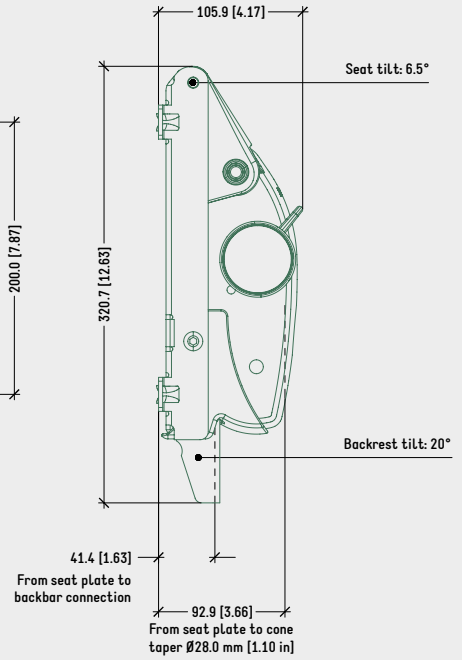

## SPECIFICATIONS

TYPE	Weight-activated synchronized mechanism
TILT ANGLES	20° backrest / 6,5° seat
BACKREST TRAVEL RESTRICTION	4 positions, by lever
HEIGHT ADJUSTMENT	By lever
COMFORT	Quick side tension fine-tuning knob
SEAT CONNECTION	Donati quick connection sliding seat rails
BACK BAR CONNECTION	Donati standard (width 90,0 mm [3.54 in])
MORSE CONE DIAMETER	28,0 mm [1.10 in]
MECHANISM SURFACE FINISH	Black painted
LEVER FINISH	Black
SIDE KNOB FINISH	Anthracite grey (RAL 7016)
ITEMS PER BOX	36
BOXES PER PALLET (MOQ)	4 boxes (144 items)
PALLET SIZE (LxWxH)	80 x 120 x 210 cm [31.5 x 47.2 x 82.7 in]

## PRODUCT CODES

.....  
INEDITO TRAVEL RESTRICTION

QUICK CONNECTION SEAT RAILS

1063850

TECHNICAL DRAWING

INEDITO TRAVEL RESTRICTION QUICK CONN. RAILS

RECOMMENDED FIXING HOLES FOR BACK BAR CONNECTION  
(WIDTH 90,0 mm [3,54 in])

## SPECIFICATIONS

TYPE	Weight-activated synchronized mechanism
TILT ANGLES	20° backrest / 6,5° seat
BACKREST TRAVEL RESTRICTION	4 positions, by lever
HEIGHT ADJUSTMENT	By lever
COMFORT	Quick side tension fine-tuning knob
SEAT CONNECTION	Bolt-on seat plate 153 x 200 mm [6.02 x 7.87 in]
BACK BAR CONNECTION	Donati standard (width 90,0 mm [3.54 in])
MORSE CONE DIAMETER	28,0 mm [1.10 in]
MECHANISM SURFACE FINISH	Black painted
LEVER FINISH	Black
SIDE KNOB FINISH	Anthracite grey (RAL 7016)
ITEMS PER BOX	36
BOXES PER PALLET (MOQ)	4 boxes (144 items)
PALLET SIZE (LxWxH)	80 x 120 x 210 cm [31.5 x 47.2 x 82.7 in]

## PRODUCT CODES

.....  
INEDITO TRAVEL RESTRICTION

BOLT-ON SEAT PLATE 1063800

TECHNICAL DRAWING

INEDITO TRAVEL RESTRICTION BOLT-ON SEAT PLATE

RECOMMENDED FIXING HOLES FOR BACK BAR CONNECTION  
(WIDTH 90,0 mm [3,54 in])