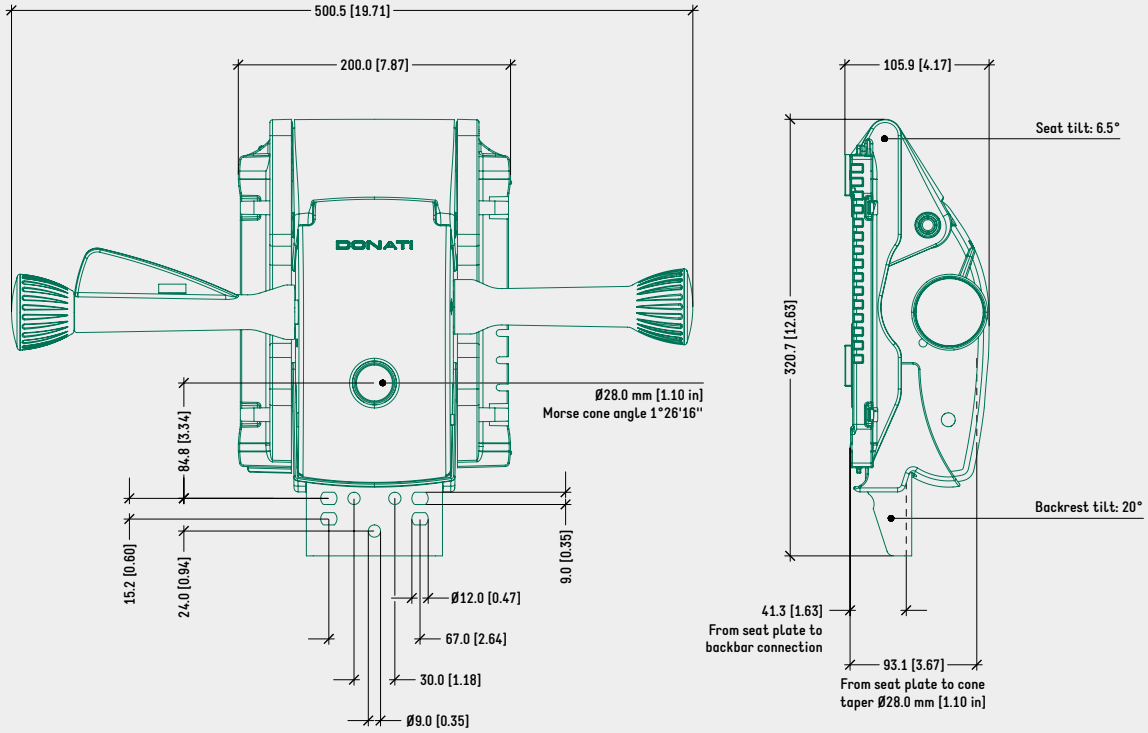

SPECIFICATIONS

TYPE	Weight-activated synchronized mechanism
TILT ANGLES	20° backrest / 6,5° seat
BACKREST TILT LOCK	4 positions, by lever
HEIGHT ADJUSTMENT	By lever
COMFORT	Quick tension fine-tuning by side knob
SEAT CONNECTION	Donati quick connection sliding seat rails
BACK BAR CONNECTION	Donati standard (width 90,0 mm [3.54 in])
MORSE CONE DIAMETER	28,0 mm [1.10 in]
MECHANISM SURFACE FINISH	Black painted
LEVER FINISH	Black
SIDE KNOB FINISH	Anthracite grey (RAL 7016)
ITEMS PER BOX	36
BOXES PER PALLET (MOQ)	4 boxes (144 items)
PALLET SIZE (LxWxH)	80 x 120 x 210 cm [31.5 x 47.2 x 82.7 in]

PRODUCT CODES

.....
INEDITO TILT LOCK

QUICK CONNECTION SEAT RAILS 1063650

TECHNICAL DRAWING

INEDITO QUICK CONNECTION SEAT RAILS

RECOMMENDED FIXING HOLES FOR BACK BAR CONNECTION
(WIDTH 90,0 mm [3,54 in])

SURFACE COLOURS / FINISHES

BLACK PAINTED ALUMINIUM HOUSING

BLACK PLASTIC LEVERS, SEAT RAILS, COVERS

ANTHRACITE GREY (RAL 7016) PLASTIC SIDE KNOB

RELATED PRODUCTS

DONATI QUICK CONNECTION SLIDING SEAT FAMILY

DONATI QUICK CONNECTION SLIDING PLATE ADAPTER
CODE: 4515220

DONATI QUICK CONNECTION SLIDING ADAPTER MODULA 1
CODE: 4515270

SPECIFICATIONS

TYPE	Weight-activated synchronized mechanism
TILT ANGLES	20° backrest / 6,5° seat
BACKREST TILT LOCK	4 positions, by lever
HEIGHT ADJUSTMENT	By lever
COMFORT	Quick tension fine-tuning by side knob
SEAT CONNECTION	Bolt-on seat plate 153 x 200 mm [6.02 x 7.87 in]
BACK BAR CONNECTION	Donati standard (width 90,0 mm [3.54 in])
MORSE CONE DIAMETER	28,0 mm [1.10 in]
MECHANISM SURFACE FINISH	Black painted
LEVER FINISH	Black
SIDE KNOB FINISH	Anthracite grey (RAL 7016)
ITEMS PER BOX	36
BOXES PER PALLET (MOQ)	4 boxes (144 items)
PALLET SIZE (LxWxH)	80 x 120 x 210 cm [31.5 x 47.2 x 82.7 in]