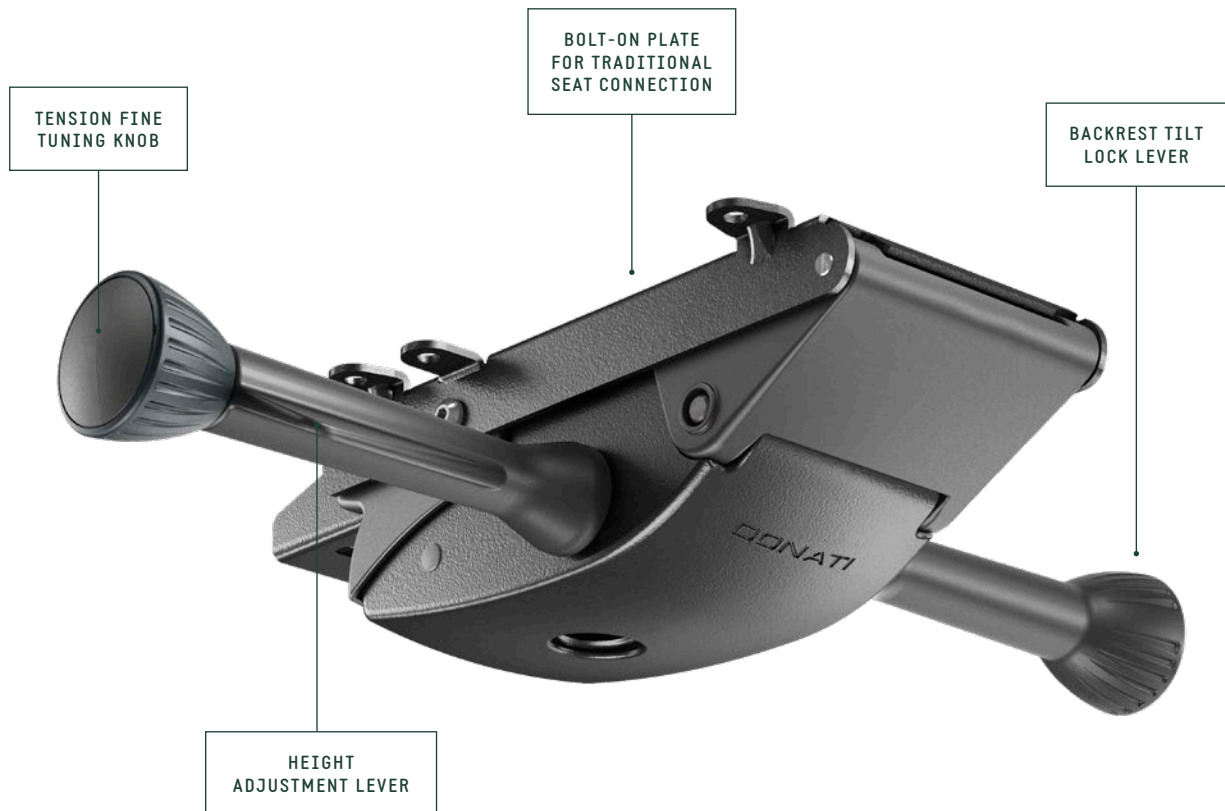

SPECIFICATIONS

TYPE	Weight-activated synchronized mechanism
TILT ANGLES	20° backrest / 6,5° seat
BACKREST TILT LOCK	4 positions, by lever
HEIGHT ADJUSTMENT	By lever
COMFORT	Quick tension fine-tuning by side knob
SEAT CONNECTION	Donati quick connection sliding seat rails
BACK BAR CONNECTION	Donati standard (width 90,0 mm [3.54 in])
MORSE CONE DIAMETER	28,0 mm [1.10 in]
MECHANISM SURFACE FINISH	Black painted
LEVER FINISH	Black
SIDE KNOB FINISH	Anthracite grey (RAL 7016)
ITEMS PER BOX	36
BOXES PER PALLET (MOQ)	4 boxes (144 items)
PALLET SIZE (LxWxH)	80 x 120 x 210 cm [31.5 x 47.2 x 82.7 in]

PRODUCT CODES

.....
INEDITO TILT LOCK

QUICK CONNECTION SEAT RAILS 1063650

TECHNICAL DRAWING

INEDITO QUICK CONNECTION SEAT RAILS

RECOMMENDED FIXING HOLES FOR BACK BAR CONNECTION
(WIDTH 90,0 mm [3,54 in])

SURFACE COLOURS / FINISHES

BLACK PAINTED ALUMINIUM HOUSING

BLACK PLASTIC LEVERS, SEAT RAILS, COVERS

ANTHRACITE GREY (RAL 7016) PLASTIC SIDE KNOB

RELATED PRODUCTS

DONATI QUICK CONNECTION SLIDING SEAT FAMILY

DONATI QUICK CONNECTION SLIDING PLATE ADAPTER
CODE: 4515220

DONATI QUICK CONNECTION SLIDING ADAPTER MODULA 1
CODE: 4515270

SPECIFICATIONS

TYPE	Weight-activated synchronized mechanism
TILT ANGLES	20° backrest / 6,5° seat
BACKREST TILT LOCK	4 positions, by lever
HEIGHT ADJUSTMENT	By lever
COMFORT	Quick tension fine-tuning by side knob
SEAT CONNECTION	Bolt-on seat plate 153 x 200 mm [6.02 x 7.87 in]
BACK BAR CONNECTION	Donati standard (width 90,0 mm [3.54 in])
MORSE CONE DIAMETER	28,0 mm [1.10 in]
MECHANISM SURFACE FINISH	Black painted
LEVER FINISH	Black
SIDE KNOB FINISH	Anthracite grey (RAL 7016)
ITEMS PER BOX	36
BOXES PER PALLET (MOQ)	4 boxes (144 items)
PALLET SIZE (LxWxH)	80 x 120 x 210 cm [31.5 x 47.2 x 82.7 in]