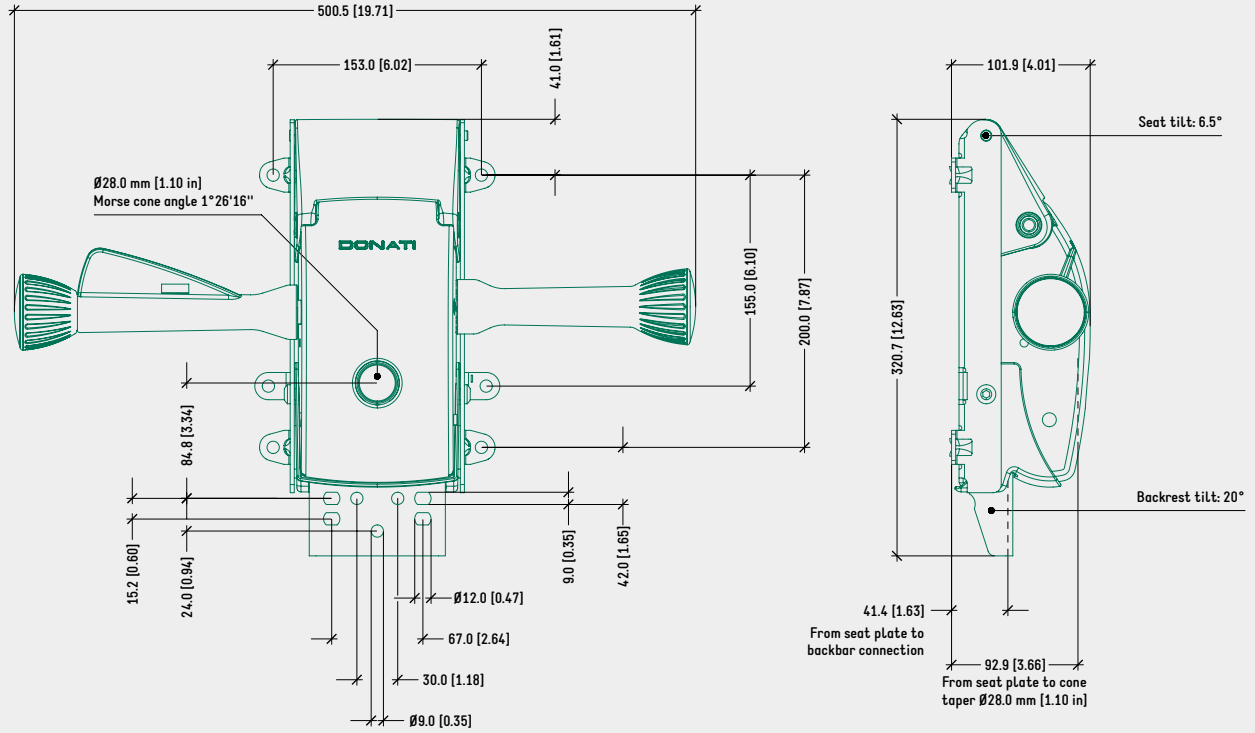

SPECIFICATIONS

TYPE	Weight-activated synchronized mechanism
TILT ANGLES	20° backrest / 6,5° seat
BACKREST TILT LOCK	4 positions, by lever
HEIGHT ADJUSTMENT	By lever
COMFORT	Quick tension fine-tuning by side knob
SEAT CONNECTION	Donati quick connection sliding seat rails
BACK BAR CONNECTION	Donati standard (width 90,0 mm [3.54 in])
MORSE CONE DIAMETER	28,0 mm [1.10 in]
MECHANISM SURFACE FINISH	Black painted
LEVER FINISH	Black
SIDE KNOB FINISH	Anthracite grey (RAL 7016)
ITEMS PER BOX	36
BOXES PER PALLET (MOQ)	4 boxes (144 items)
PALLET SIZE (LxWxH)	80 x 120 x 210 cm [31.5 x 47.2 x 82.7 in]

DONATI QUICK CONNECTION SLIDING ADAPTER MODULA 1
CODE: 4515270

SPECIFICATIONS

TYPE	Weight-activated synchronized mechanism
TILT ANGLES	20° backrest / 6,5° seat
BACKREST TILT LOCK	4 positions, by lever
HEIGHT ADJUSTMENT	By lever
COMFORT	Quick tension fine-tuning by side knob
SEAT CONNECTION	Bolt-on seat plate 153 x 200 mm [6.02 x 7.87 in]
BACK BAR CONNECTION	Donati standard (width 90,0 mm [3.54 in])
MORSE CONE DIAMETER	28,0 mm [1.10 in]
MECHANISM SURFACE FINISH	Black painted
LEVER FINISH	Black
SIDE KNOB FINISH	Anthracite grey (RAL 7016)
ITEMS PER BOX	36
BOXES PER PALLET (MOQ)	4 boxes (144 items)
PALLET SIZE (LxWxH)	80 x 120 x 210 cm [31.5 x 47.2 x 82.7 in]

PRODUCT CODES

.....

INEDITO TILT LOCK

BOLT-ON SEAT PLATE

1063600

TECHNICAL DRAWING

INEDITO BOLT-ON SEAT PLATE

RECOMMENDED FIXING HOLES FOR BACK BAR CONNECTION
(WIDTH 90,0 mm [3,54 in])