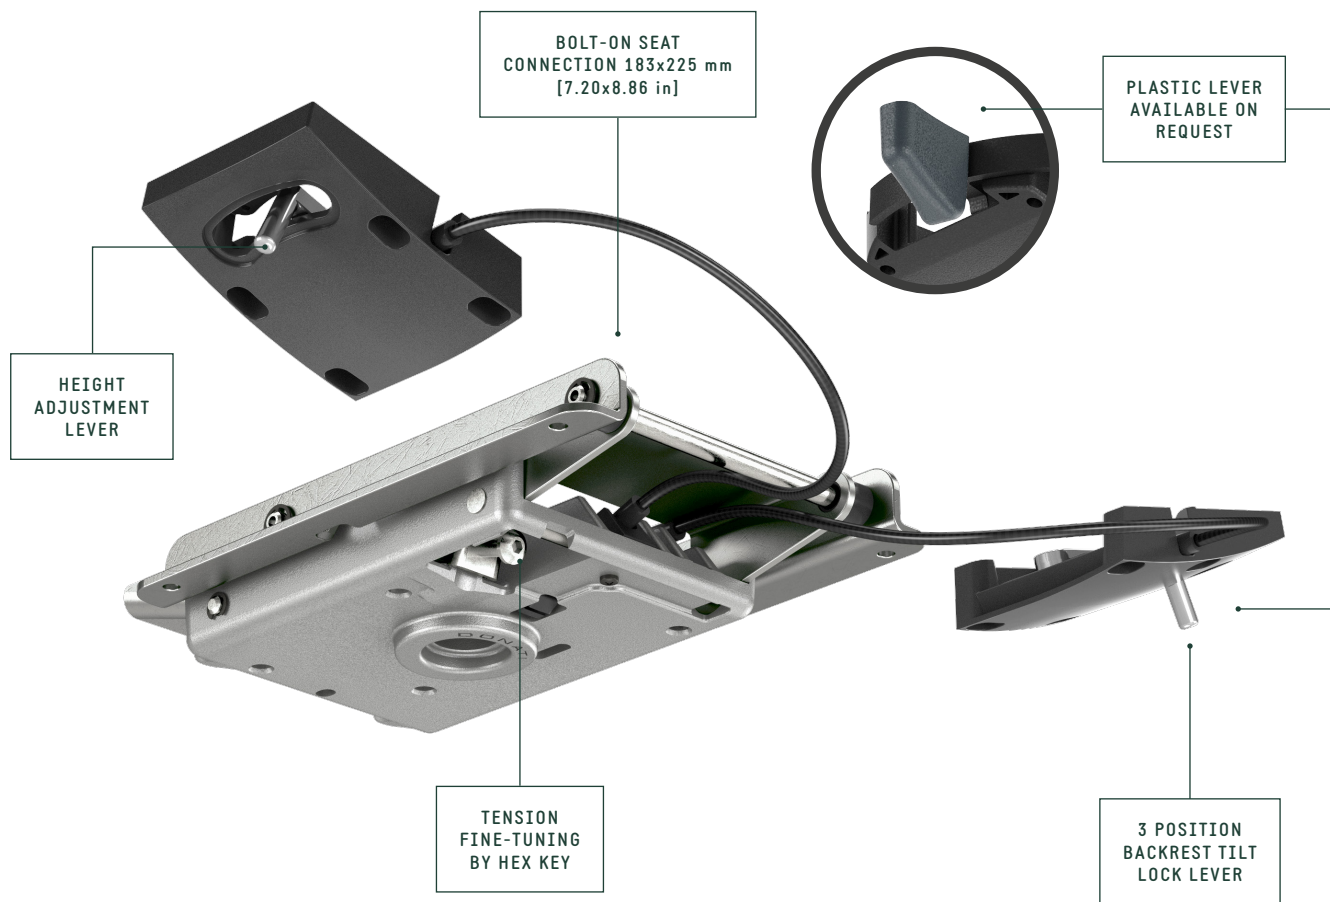

**SPECIFICATIONS**

<b>TYPE</b>	Weight-activated synchronized mechanism
<b>TILT ANGLES</b>	18° backrest / 1° seat
<b>FACTORY SEAT SETUP</b>	1,5° backward
<b>BACKREST TILT LOCK</b>	3 positions, by cable activated lever
<b>HEIGHT ADJUSTMENT</b>	By cable activated lever
<b>CABLE LENGTH</b>	320 mm [12.6 in]
<b>COMFORT</b>	Tension fine-tuning by hex key
<b>SEAT CONNECTION</b>	Bolt-on seat rails 175 x 200 mm [6.89 x 7.87 in]
<b>BACK BAR CONNECTION</b>	— 0°, width 100,0 mm [3.94 in] — 16°, width 100,0 mm [3.94 in]
<b>MORSE CONE DIAMETER</b>	28,0 mm [1.10 in]
<b>MECHANISM SURFACE FINISH</b>	Sandblasted aluminium
<b>LEVER FINISH</b>	— Anthracite grey (RAL 7016) — Chrome (zamak) — Black painted (zamak)
<b>ITEMS PER BOX</b>	40
<b>BOXES PER PALLET (MOQ)</b>	4 boxes (160 items)
<b>PALLET SIZE (LxWxH)</b>	80 x 120 x 210 cm [31.5 x 47.2 x 82.7 in]

RELATED PRODUCTS

BOLT-ON SEATS 175x200 mm [6.89x7.87 in] CONNECTION

MECHANISM COVER KIT

CHROME LEVER COVER KIT

## SPECIFICATIONS

TYPE	Weight-activated synchronized mechanism
TILT ANGLES	18° backrest / 1° seat
FACTORY SEAT SETUP	1,5° backward
BACKREST TILT LOCK	3 positions, by cable activated lever
HEIGHT ADJUSTMENT	By cable activated lever
CABLE LENGTH	320 mm [12.6 in]
COMFORT	Tension fine-tuning by hex key
SEAT CONNECTION	Bolt-on seat rails 183 x 225 mm [7.20 x 8.86 in]
BACK BAR CONNECTION	16°, width 100,0 mm [3.94 in]
MORSE CONE DIAMETER	28,0 mm [1.10 in]
MECHANISM SURFACE FINISH	Sandblasted aluminium
COVER FINISH	Window grey (RAL 7040)
LEVER FINISH	— Chrome (zamak) — Black painted (zamak)
ITEMS PER BOX	58
BOXES PER PALLET (MOQ)	4 boxes (232 items)
PALLET SIZE (LxWxH)	80 x 120 x 210 cm [31.5 x 47.2 x 82.7 in]

CHROME ZAMAK LEVERS

CHROME ZAMAK LEVERS

RELATED PRODUCTS

BOLT-ON SEATS 175x200 mm [6.89x7.87 in] CONNECTION

ELLE BOLT-ON SEAT 183x225 mm [7.20x8.86 in] CONNECTION

MECHANISM COVER KIT

CHROME LEVER COVER KIT