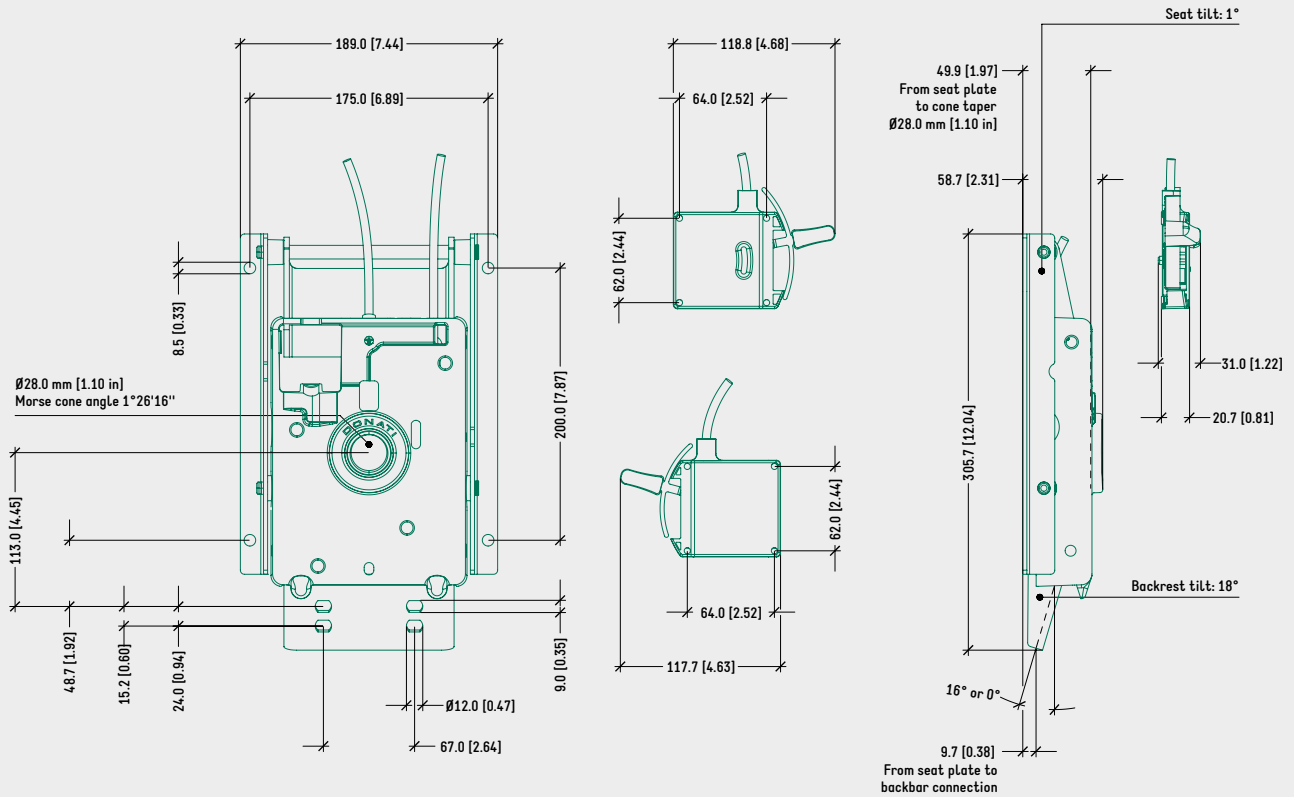

TECHNICAL DRAWING

FRIENDLY 2

SURFACE COLOURS / FINISHES

RELATED PRODUCTS