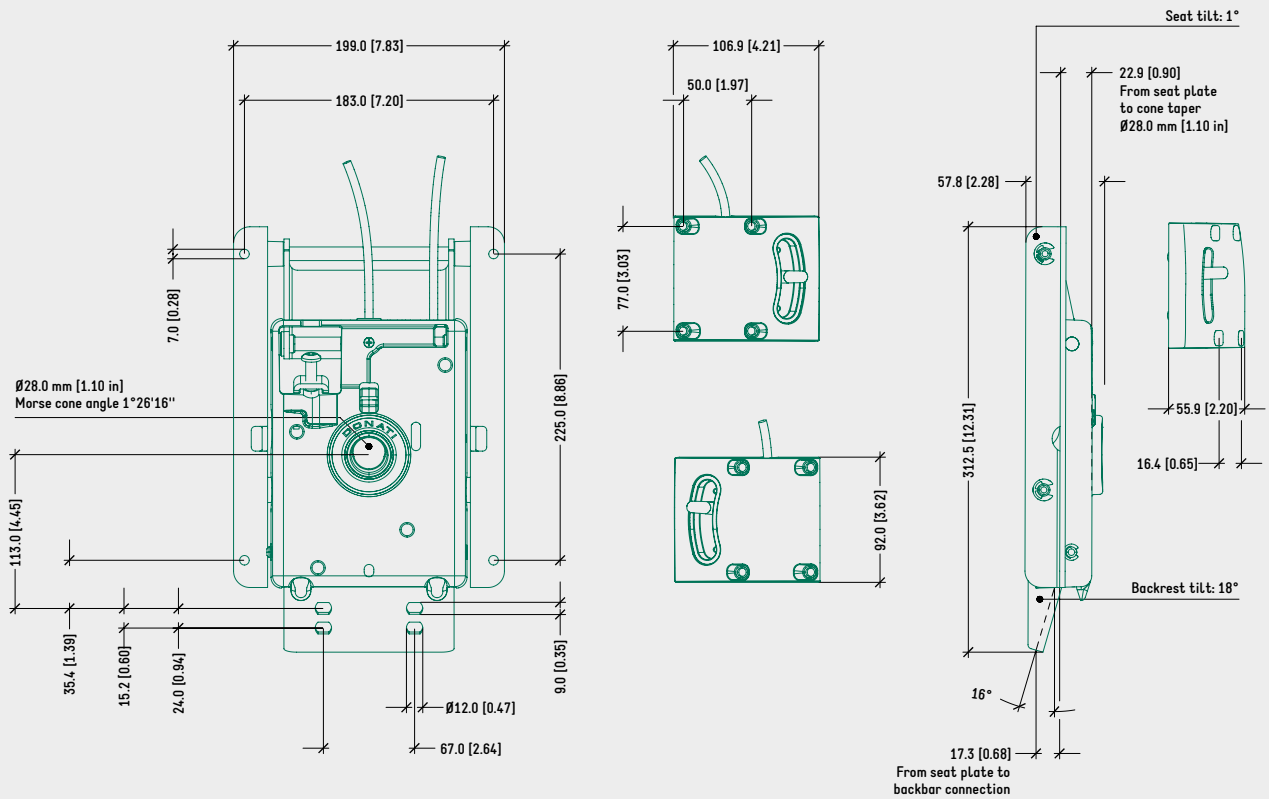

TECHNICAL DRAWING

FRIENDLY 2 ELLE

SURFACE COLOURS / FINISHES

RELATED PRODUCTS

BOLT-ON SEATS 175x200 mm [6.89x7.87 in] CONNECTION

ELLE BOLT-ON SEAT 183x225 mm [7.20x8.86 in] CONNECTION

MECHANISM COVER KIT

CHROME LEVER COVER KIT