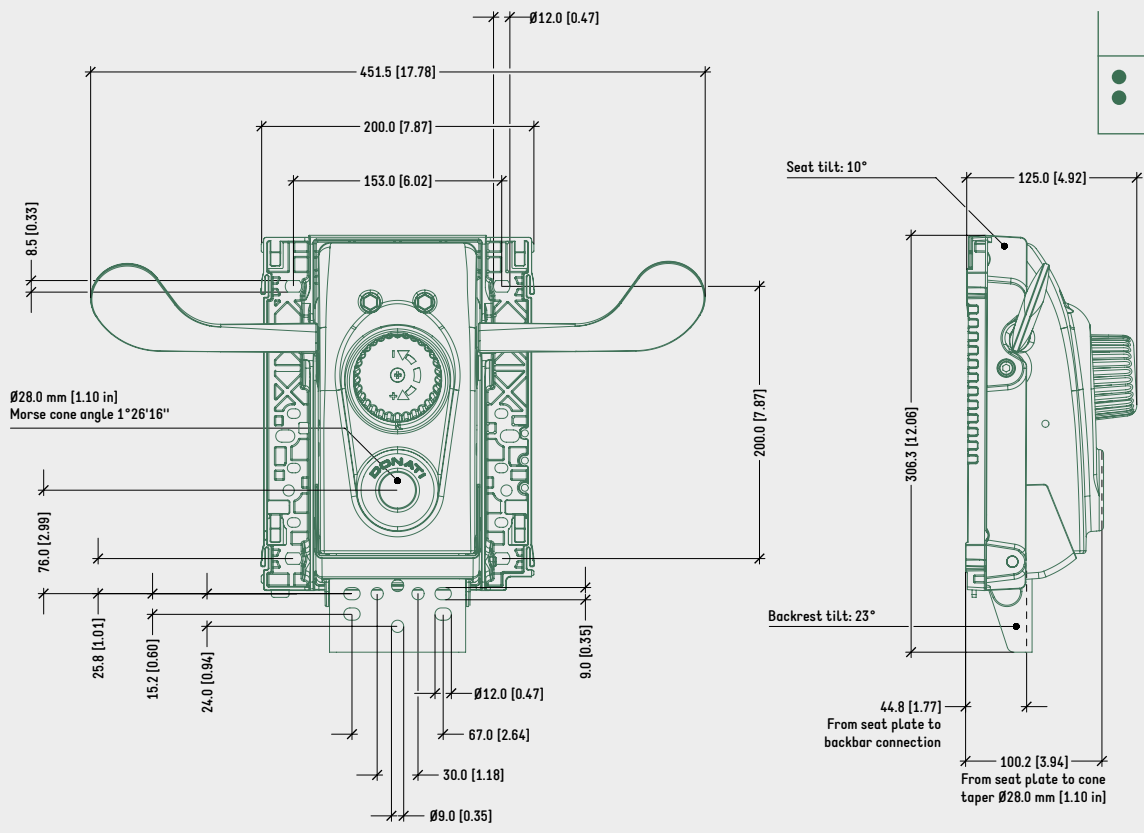

SPECIFICATIONS

TYPE	Synchro tilt mechanism
TILT ANGLE	21° backrest / 11° seat
BACKREST TILT LOCK	5 positions, by lever
HEIGHT ADJUSTMENT	By lever
COMFORT	Lower tension adjustment knob
SEAT CONNECTION	Donati universal seat plate
BACK BAR CONNECTION	Donati standard (width 90,0 mm [3.54 in])
MORSE CONE DIAMETER	28,0 mm [1.10 in]
MECHANISM SURFACE FINISH	Black painted
LEVER FINISH	Black
ITEMS PER BOX	44
BOXES PER PALLET (MOQ)	4 boxes (176 items)
PALLET SIZE (LxWxH)	80 x 120 x 210 cm [31.5 x 47.2 x 82.7 in]

PRODUCT CODES

.....	
<u>EPRON</u>	
SYNCHRON	1060604

TECHNICAL DRAWING

EPRON SYNCHRON

SURFACE COLOURS / FINISHES

BLACK PAINTED ALUMINIUM HOUSING

BLACK PLASTIC LEVERS, SEAT PLATE, COVERS

RELATED PRODUCTS

DONATI QUICK CONNECTION SLIDING SEAT FAMILY

DONATI BOLT-ON SLIDING OR FIXED SEAT FAMILY

BOLT-ON SEATS 153x200 mm [6.0x7.9 in] CONNECTION

DONATI QUICK CONNECTION SLIDING ADAPTER PLATE CODE: 4515220

DONATI QUICK CONNECTION SLIDING ADAPTER MODULA 1 CODE: 4515270