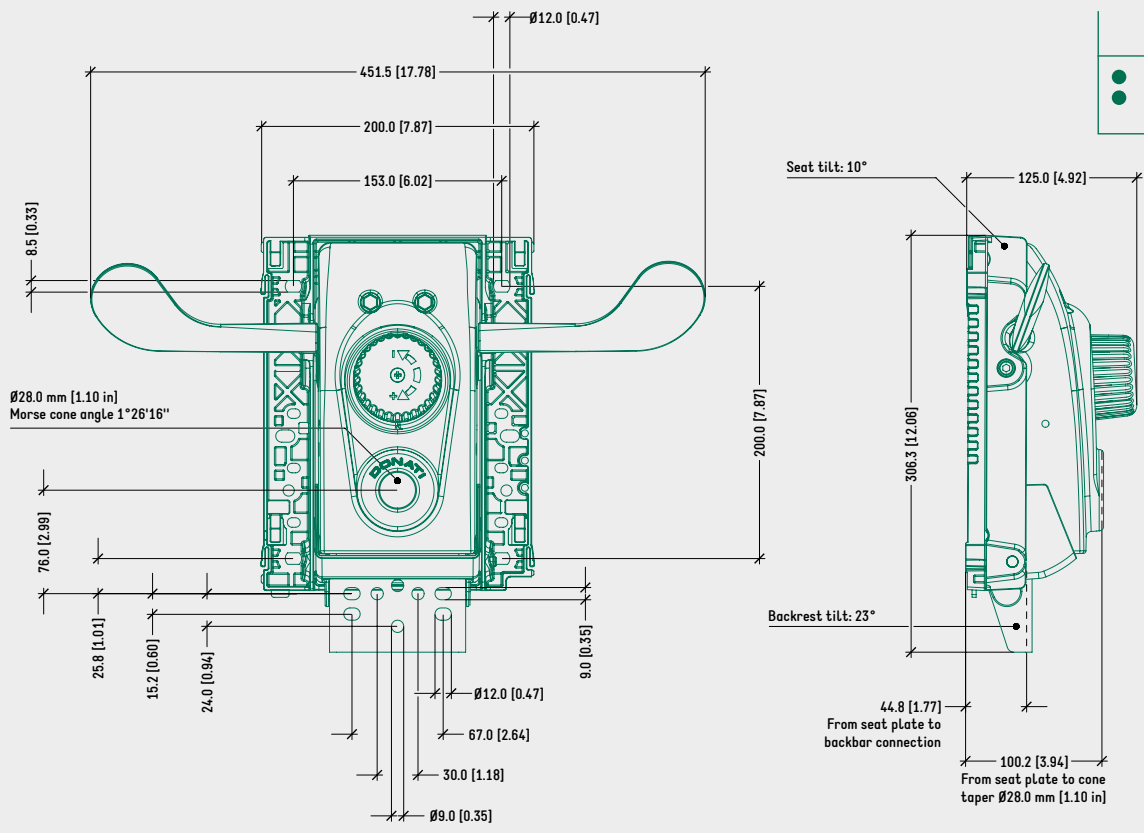

**SPECIFICATIONS**

TYPE	Synchro tilt mechanism
TILT ANGLE	21° backrest / 11° seat
BACKREST TILT LOCK	5 positions, by lever
HEIGHT ADJUSTMENT	By lever
COMFORT	Lower tension adjustment knob
SEAT CONNECTION	Donati universal seat plate
BACK BAR CONNECTION	Donati standard (width 90,0 mm [3.54 in])
MORSE CONE DIAMETER	28,0 mm [1.10 in]
MECHANISM SURFACE FINISH	Black painted
LEVER FINISH	Black
ITEMS PER BOX	44
BOXES PER PALLET (MOQ)	4 boxes (176 items)
PALLET SIZE (LxWxH)	80 x 120 x 210 cm [31.5 x 47.2 x 82.7 in]

**PRODUCT CODES**

.....		
<u>EPRON</u>		
SYNCHRON		1060604

TECHNICAL DRAWING

EPRON SYNCHRON

SURFACE COLOURS / FINISHES

BLACK PAINTED ALUMINIUM HOUSING

BLACK PLASTIC LEVERS, SEAT PLATE, COVERS

RELATED PRODUCTS

DONATI QUICK CONNECTION SLIDING SEAT FAMILY

DONATI BOLT-ON SLIDING OR FIXED SEAT FAMILY

BOLT-ON SEATS 153x200 mm [6.0x7.9 in] CONNECTION

DONATI QUICK CONNECTION SLIDING ADAPTER PLATE CODE: 4515220

DONATI QUICK CONNECTION SLIDING ADAPTER MODULA 1 CODE: 4515270