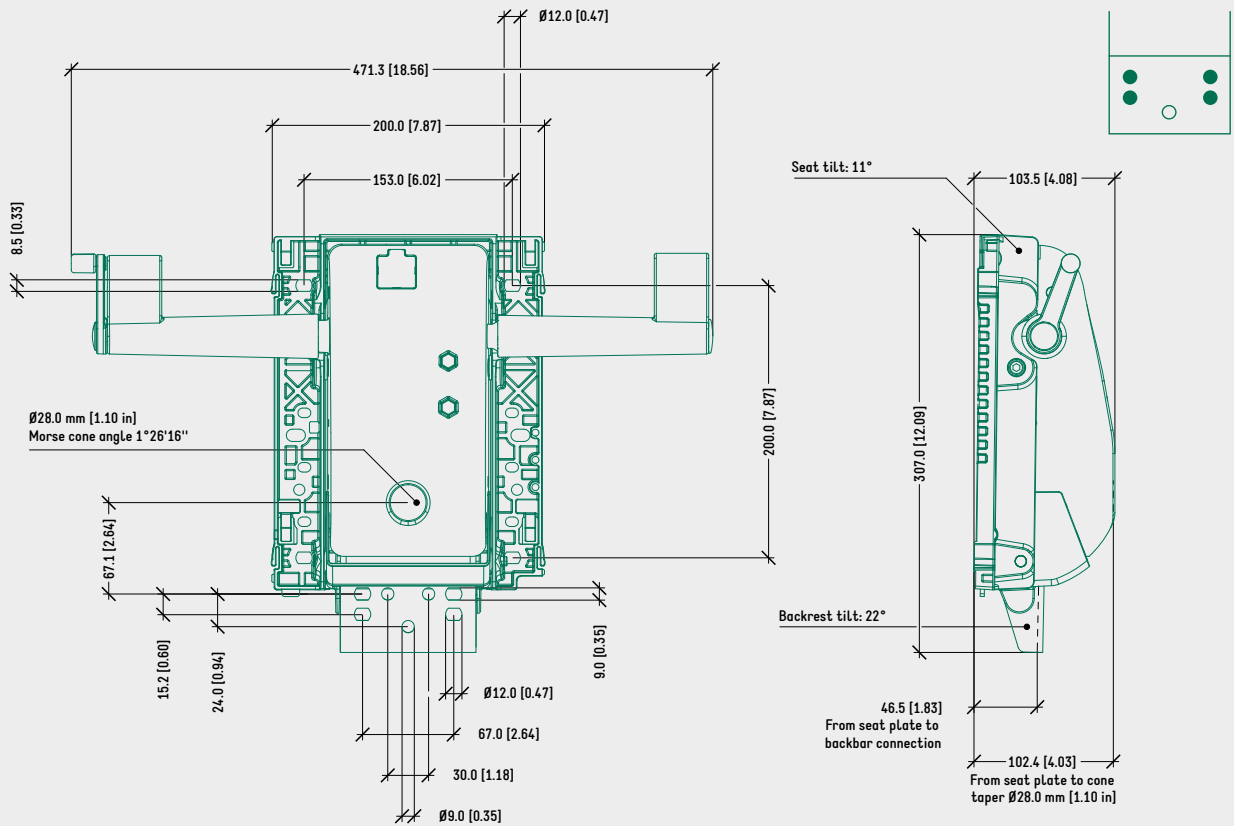

SPECIFICATIONS	
TYPE	Synchro tilt mechanism
TILT ANGLE	22° backrest / 11° seat
BACKREST TILT LOCK	5 positions, by lever
HEIGHT ADJUSTMENT	By lever
COMFORT	— Side tension adjustment crank <u>or</u> — Side tension adjustment knob
SEAT CONNECTION	Donati universal seat plate
BACK BAR CONNECTION	Donati standard (width 90,0 mm [3.54 in])
MORSE CONE DIAMETER	28,0 mm [1.10 in]
MECHANISM SURFACE FINISH	Black painted
LEVER FINISH	Black
ITEMS PER BOX	44
BOXES PER PALLET (MOQ)	4 boxes (176 items)
PALLET SIZE (LxWxH)	80 x 120 x 210 cm [31.5 x 47.2 x 82.7 in]

PRODUCT CODES

.....	
<u>EPRON PLUS</u>	
SYNCHRON	1061815

TECHNICAL DRAWING

EPRON PLUS SYNCHRON

SURFACE COLOURS / FINISHES

BLACK PAINTED ALUMINIUM HOUSING

BLACK PLASTIC LEVERS, SEAT PLATE, COVER

RELATED PRODUCTS

DONATI QUICK CONNECTION SLIDING SEAT FAMILY

DONATI BOLT-ON SLIDING OR FIXED SEAT FAMILY

BOLT-ON SEATS 153x200 mm [6.0x7.9 in] CONNECTION

DONATI QUICK CONNECTION SLIDING ADAPTER PLATE CODE: 4515220

DONATI QUICK CONNECTION SLIDING ADAPTER MODULA 1 CODE: 4515270