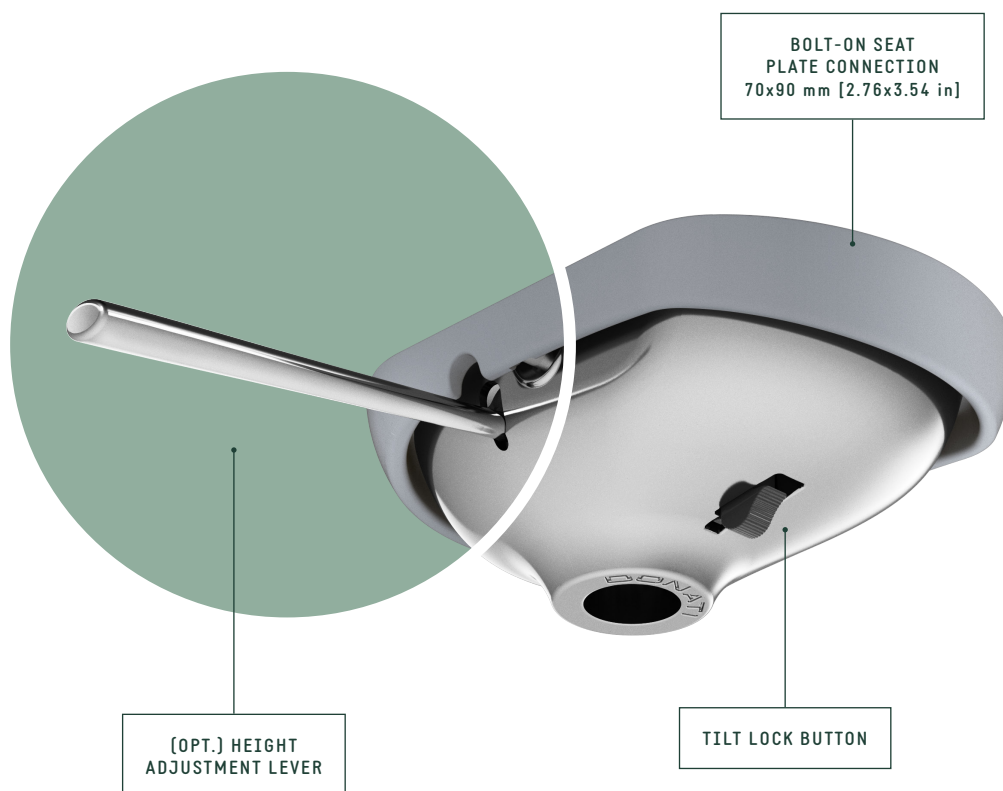

SURFACE COLOURS / FINISHES

POLISHED ALUMINIUM HOUSING

BLACK PAINTED ALUMINIUM HOUSING

BLACK PLASTIC COVER

SPECIFICATIONS	
TYPE	Tilt mechanism with tilt lock button
TILT ANGLE	7° backwards, 4° forwards
FACTORY SEAT SETUP	3° backwards
TILT LOCKING	1 position, by lower button
[OPT.] HEIGHT ADJUSTMENT	By lever
COMFORT	Factory setup
SEAT CONNECTION	Bolt-on plate 70 x 90 mm [2.76 x 3.54 in]
MORSE CONE DIAMETER	28,0 mm [1.10 in]
MECHANISM SURFACE FINISH	— Polished — Black painted
GAS LEVER FINISH	— Chrome (Zamak) — Black painted (Zamak) — Black (Nylon)
ITEMS PER BOX	20
BOXES PER PALLET (MOQ)	15 boxes (300 items)
PALLET SIZE (LxWxH)	80 x 120 x 170 cm [31.5 x 47.2 x 66.9 in]

PRODUCT CODES

.....
ARMONICO TILT LOCK WITH HEIGHT ADJ.

POLISHED 1020604

BLACK PAINTED 1020603

ARMONICO TILT LOCK W/O HEIGHT ADJ.

POLISHED 1020611

BLACK PAINTED 1020610

TECHNICAL DRAWING

ARMONICO TILT LOCK WITH HEIGHT ADJUSTMENT

SURFACE COLOURS / FINISHES

POLISHED ALUMINIUM HOUSING

CHROMED ZAMAK LEVER

BLACK PAINTED ALUMINIUM HOUSING, LEVER

BLACK PLASTIC LEVER, COVER, BUTTON

TECHNICAL DRAWING