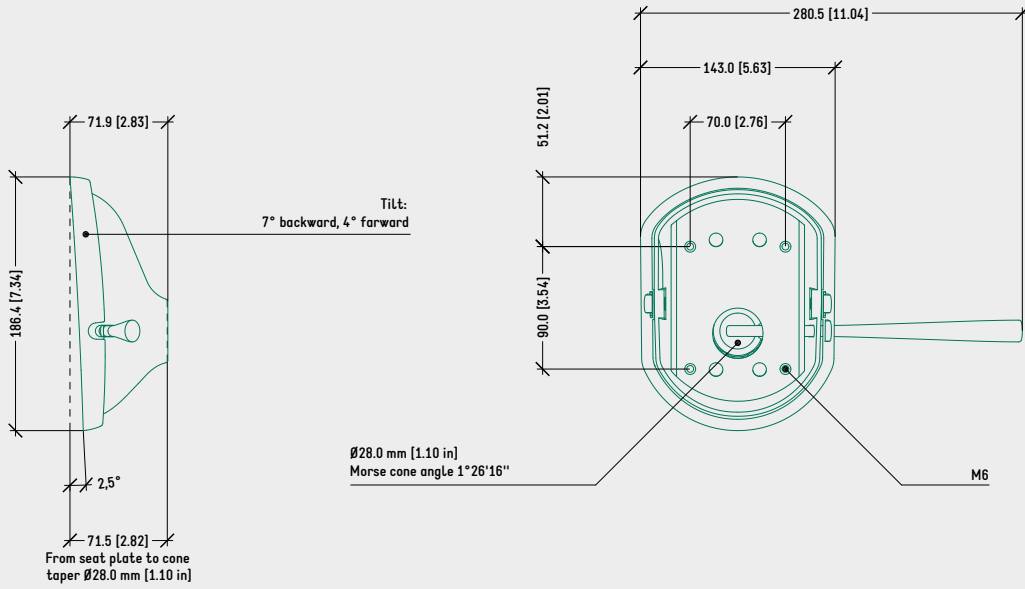

TECHNICAL DRAWING

ARMONICO TILT WITH HEIGHT ADJUSTMENT

SURFACE COLOURS / FINISHES