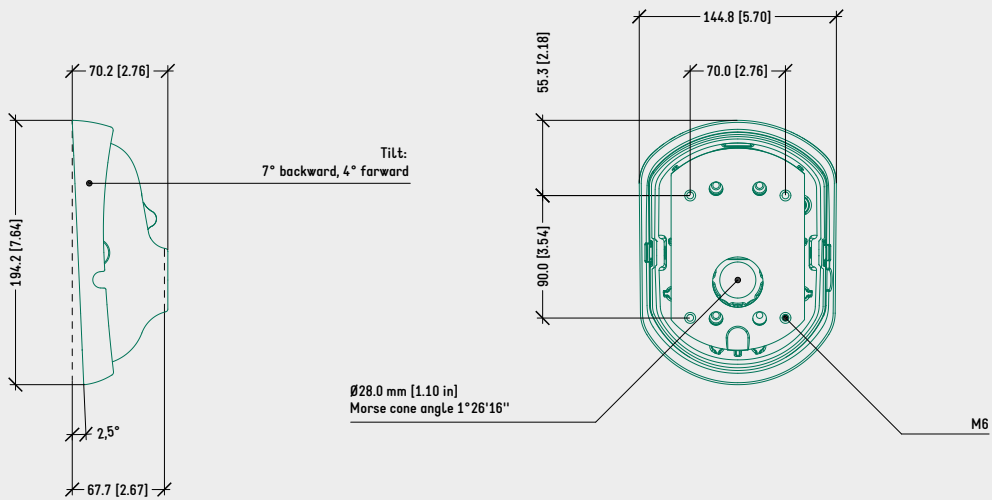

TECHNICAL DRAWING

ARMONICO TILT LOCK W/O HEIGHT ADJUSTMENT

SURFACE COLOURS / FINISHES