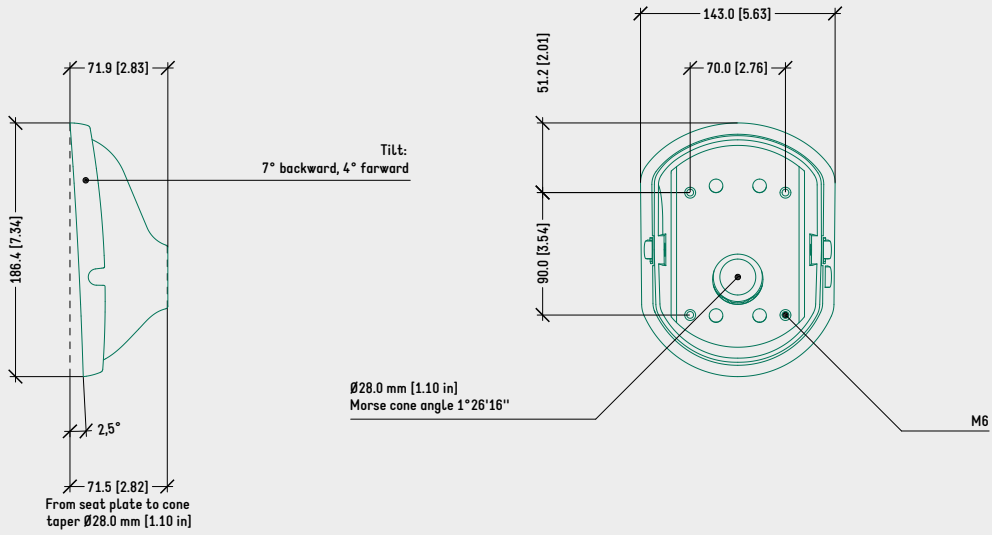

SPECIFICATIONS	
TYPE	Tilt mechanism
TILT ANGLE	7° backwards, 4° forwards
FACTORY SEAT SETUP	2,5° backwards
[OPT.] HEIGHT ADJUSTMENT	By lever
COMFORT	Factory setup
SEAT CONNECTION	Bolt-on plate 70 x 90 mm [2.76 x 3.54 in]
MORSE CONE DIAMETER	28,0 mm [1.10 in]
MECHANISM SURFACE FINISH	— Polished — Black painted
GAS LEVER FINISH	— Chrome (Zamak) — Black painted (Zamak) — Black (Nylon)
TILT WITH HEIGHT ADJUSTMENT	
ITEMS PER BOX	12
BOXES PER PALLET (MOQ)	15 boxes (180 items)
TILT W/O HEIGHT ADJUSTMENT	
ITEMS PER BOX	16
BOXES PER PALLET (MOQ)	15 boxes (240 items)
PALLET SIZE (LxWxH)	80 x 120 x 170 cm [31.5 x 47.2 x 66.9 in]

SURFACE COLOURS / FINISHES

POLISHED ALUMINIUM HOUSING

BLACK PAINTED ALUMINIUM HOUSING

BLACK PLASTIC COVER

SPECIFICATIONS	
TYPE	Tilt mechanism with tilt lock button
TILT ANGLE	7° backwards, 4° forwards
FACTORY SEAT SETUP	3° backwards
TILT LOCKING	1 position, by lower button
[OPT.] HEIGHT ADJUSTMENT	By lever
COMFORT	Factory setup
SEAT CONNECTION	Bolt-on plate 70 x 90 mm [2.76 x 3.54 in]
MORSE CONE DIAMETER	28,0 mm [1.10 in]
MECHANISM SURFACE FINISH	— Polished — Black painted
GAS LEVER FINISH	— Chrome (Zamak) — Black painted (Zamak) — Black (Nylon)
ITEMS PER BOX	20
BOXES PER PALLET (MOQ)	15 boxes (300 items)
PALLET SIZE (LxWxH)	80 x 120 x 170 cm [31.5 x 47.2 x 66.9 in]