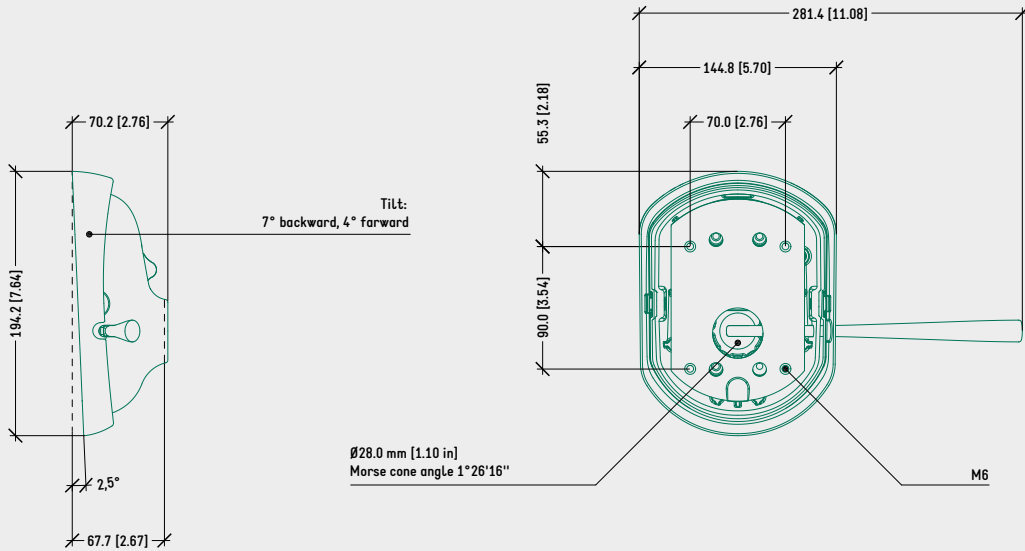

TECHNICAL DRAWING

ARMONICO TILT LOCK WITH HEIGHT ADJUSTMENT

SURFACE COLOURS / FINISHES