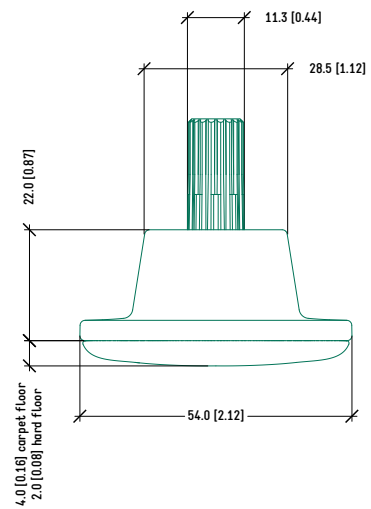


**Ø 24x5 mm GLIDE**

HARD FLOOR GLIDE

4510100

CARPET FLOOR GLIDE

4510101

Ø 23 x 25 mm GLIDE

HARD FLOOR GLIDE

- BLACK 4510025
- CHROME 4510026

CARPET FLOOR GLIDE

- BLACK 4510027
- CHROME 4510028

Ø 28.5 x 22 mm GLIDE

HARD FLOOR GLIDE

- BLACK 4510015
- CHROME 4510016

CARPET FLOOR GLIDE

- BLACK 4510010
- CHROME 4510011