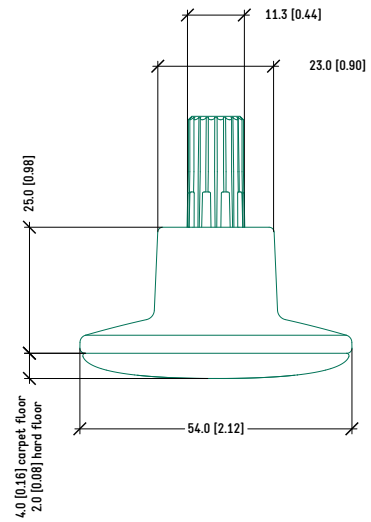


**Ø 24x5 mm GLIDE**

HARD FLOOR GLIDE

4510100

CARPET FLOOR GLIDE

4510101

Ø 23 x 25 mm GLIDE

HARD FLOOR GLIDE

- BLACK 4510025
- CHROME 4510026

CARPET FLOOR GLIDE

- BLACK 4510027
- CHROME 4510028

Ø 28.5 x 22 mm GLIDE

HARD FLOOR GLIDE

- BLACK 4510015
- CHROME 4510016

CARPET FLOOR GLIDE

- BLACK 4510010
- CHROME 4510011