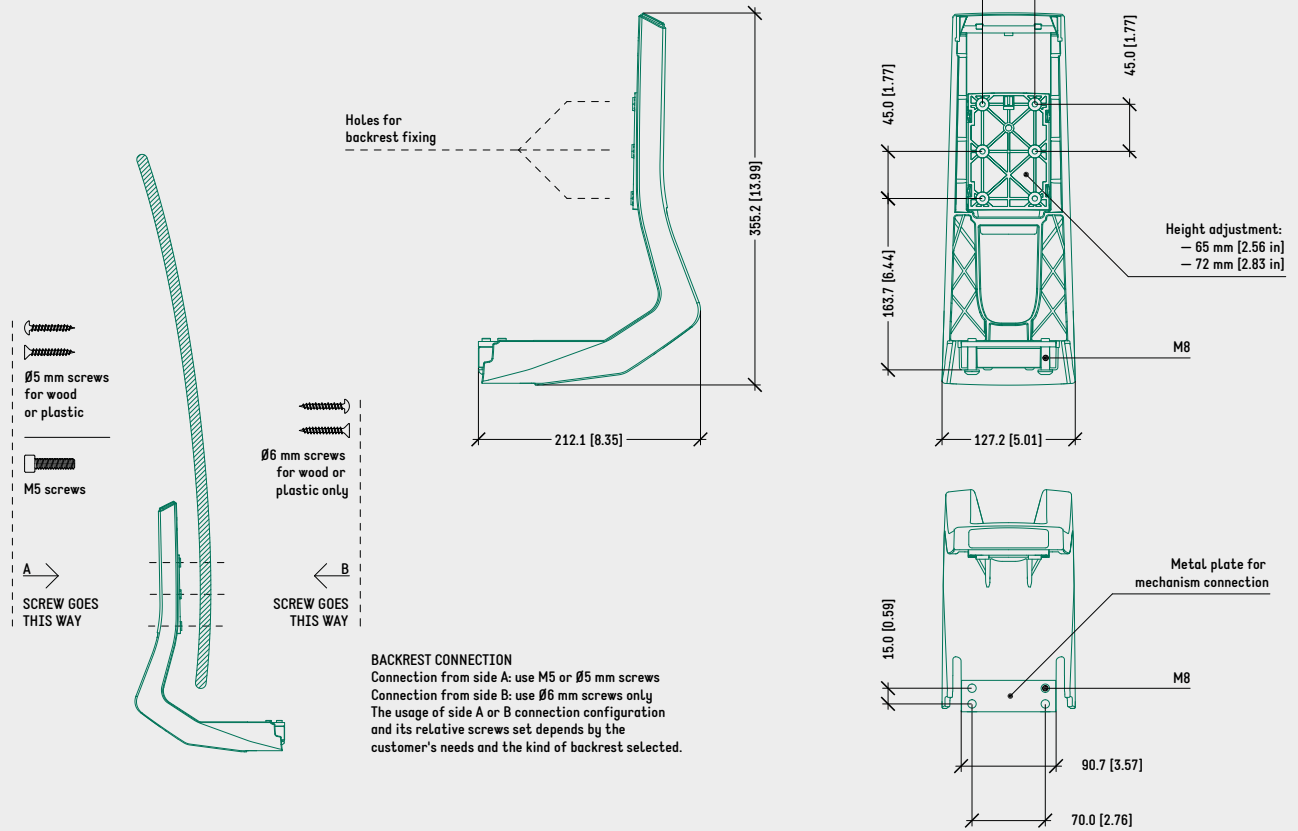

SPECIFICATIONS

TYPE	Adjustable back bar
MATERIAL	Nylon + GF
HEIGHT ADJUSTMENT	— 65 mm [2.6 in], by button — 72 mm [2.8 in], by button
MECHANISM CONNECTION	DONATI standard (width 90 mm [3.54 in])
ANGLE	91°
ITEMS PER BOX	20
BOXES PER PALLET (MOQ)	16 boxes (320 items)
PALLET SIZE [LXWXH]	80 x 120 x 160 cm [31.5 x 47.2 x 63.0 in]

PRODUCT CODES

ACTIVA

65 mm HEIGHT ADJUSTMENT	4520950
72 mm HEIGHT ADJUSTMENT	4520959

TECHNICAL DRAWING

ACTIVA

SURFACE COLOURS / FINISHES

BLACK NYLON
BACK BAR

RAL 7610 NYLON
BUTTON