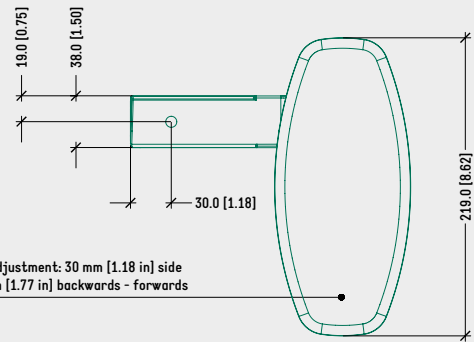

SPECIFICATIONS	
TYPE	Adjustable 12° armrest
MATERIAL	Nylon
HEIGHT ADJUSTMENT	100 mm [3.94 in]
WIDTH ADJUSTMENT	42 mm [1.65 in] (According to the seat / fixing)
PAD TO PAD DISTANCE	From 428 mm [16.85 in] to 512 mm [20.15 in]
RELATED PAD	— Midi — Cox
PAD ADJUSTMENT	Fixed — 30 mm [1.2 in] side — 45 mm [1.8 in] backwards / forwards
RELATED SEAT	Complete Donati seat family, <u>Trasla 4 excluded</u>
ITEMS PER BOX	40
BOXES PER PALLET (MOQ)	4 boxes (160 items)
PALLET SIZE (LxWxH)	80 x 120 x 210 cm [31.5 x 47.2 x 82.7 in]

PRODUCT CODES

.....	
<u>BeO 2D</u>	
SLIDING PAD	4502700
FIXED PAD	4500700

TECHNICAL DRAWING

BeO 2D – SLIDING PAD

SURFACE COLOURS / FINISHES

BLACK NYLON
ARMRESTS

RAL 7610 NYLON
BUTTONS

RELATED PRODUCTS

MIDI

D x W x H (mm)	219 x 100 x 27
D x W x H [in]	8.62 x 3.94 x 1.06
PU	9000538
PP	9000537

COX

D x W x H (mm)	235 x 100 x 27
D x W x H [in]	9.25 x 3.94 x 1.06
PU	9000551