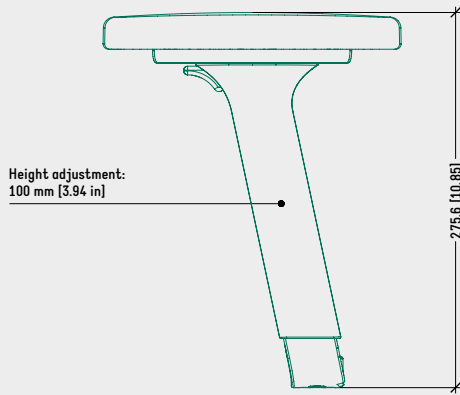

SPECIFICATIONS	
TYPE	Adjustable 12° armrest
MATERIAL	Nylon
HEIGHT ADJUSTMENT	100 mm [3.94 in]
WIDTH ADJUSTMENT	42 mm [1.65 in] (According to the seat / fixing)
PAD TO PAD DISTANCE	From 428 mm [16.85 in] to 512 mm [20.15 in]
RELATED PAD	— Midi — Cox
PAD ADJUSTMENT	Fixed — 30 mm [1.2 in] side — 45 mm [1.8 in] backwards / forwards
RELATED SEAT	Complete Donati seat family, <u>Trasla 4 excluded</u>
ITEMS PER BOX	40
BOXES PER PALLET (MOQ)	4 boxes (160 items)
PALLET SIZE (LxWxH)	80 x 120 x 210 cm [31.5 x 47.2 x 82.7 in]

PRODUCT CODES

.....	
<u>BeO 2D</u>	
SLIDING PAD	4502700
FIXED PAD	4500700

TECHNICAL DRAWING

BeO 2D – SLIDING PAD

SURFACE COLOURS / FINISHES

BLACK NYLON
ARMRESTS

RAL 7610 NYLON
BUTTONS

RELATED PRODUCTS

MIDI

D x W x H (mm)	219 x 100 x 27
D x W x H [in]	8.62 x 3.94 x 1.06
PU	9000538
PP	9000537

COX

D x W x H (mm)	235 x 100 x 27
D x W x H [in]	9.25 x 3.94 x 1.06
PU	9000551