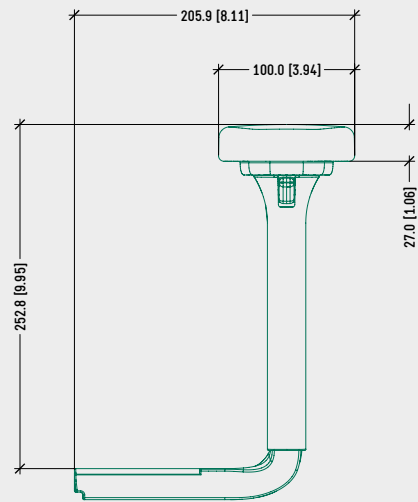

SPECIFICATIONS	
TYPE	Adjustable 12° armrest
MATERIAL	Nylon
HEIGHT ADJUSTMENT	100 mm [3.94 in]
WIDTH ADJUSTMENT	42 mm [1.65 in] (According to the seat / fixing)
PAD TO PAD DISTANCE	From 428 mm [16.85 in] to 512 mm [20.15 in]
RELATED PAD	— Midi — Cox
PAD ADJUSTMENT	Fixed — 30 mm [1.2 in] side — 45 mm [1.8 in] backwards / forwards
RELATED SEAT	Complete Donati seat family, <u>Trasla 4 excluded</u>
ITEMS PER BOX	40
BOXES PER PALLET (MOQ)	4 boxes (160 items)
PALLET SIZE (LxWxH)	80 x 120 x 210 cm [31.5 x 47.2 x 82.7 in]

PRODUCT CODES

.....	
<u>BeO 2D</u>	
SLIDING PAD	4502700
FIXED PAD	4500700

TECHNICAL DRAWING

BeO 2D – SLIDING PAD

SURFACE COLOURS / FINISHES

BLACK NYLON
ARMRESTS

RAL 7610 NYLON
BUTTONS

RELATED PRODUCTS

MIDI

D x W x H (mm)	219 x 100 x 27
D x W x H [in]	8.62 x 3.94 x 1.06
PU	9000538
PP	9000537

COX

D x W x H (mm)	235 x 100 x 27
D x W x H [in]	9.25 x 3.94 x 1.06
PU	9000551