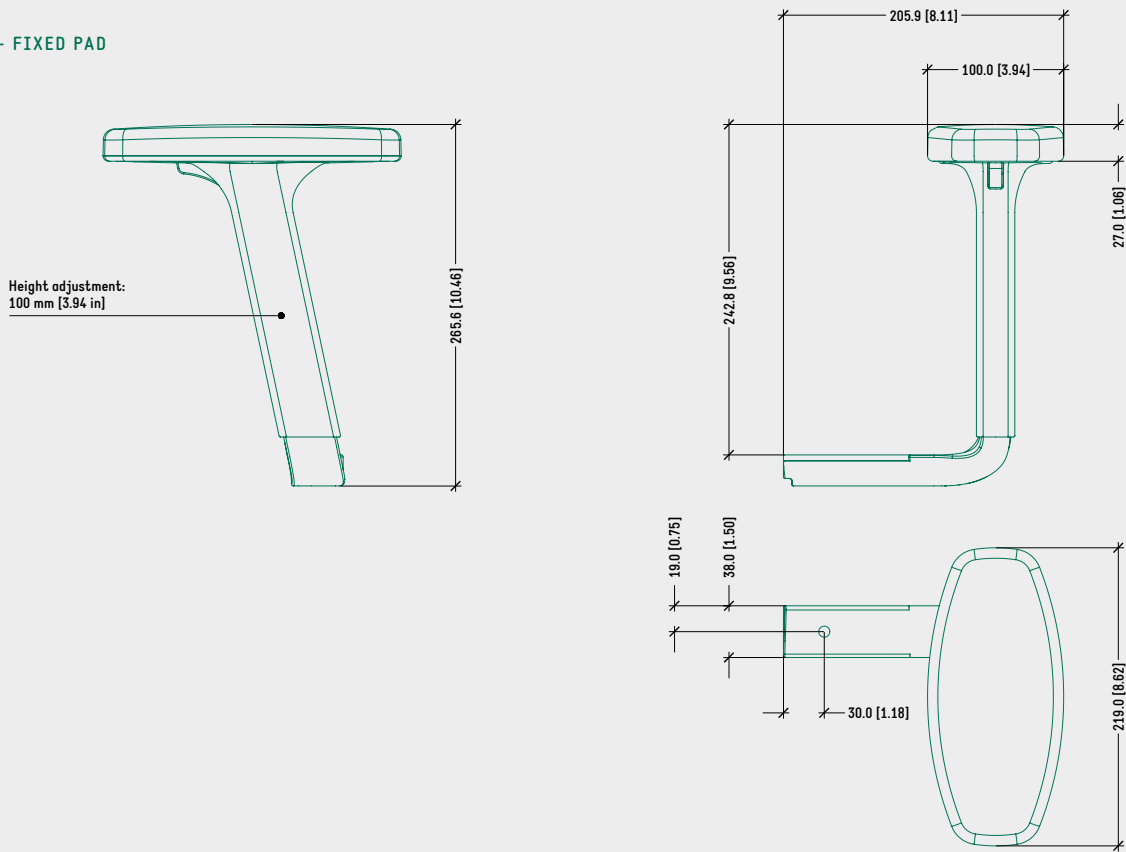

TECHNICAL DRAWING

BeO 2D – FIXED PAD

SURFACE COLOURS / FINISHES

RELATED PRODUCTS

NYLON ARM FIXING KIT CODES

FOR TRASLA 2 – TRASLA 2 CABLE SEAT

WITH WIDTH ADJUSTABLE CONN. [EN1335]	4500167
WITH WIDTH ADJUSTABLE CONN. [BIFMA]	4500169
W/O WIDTH ADJUSTABLE CONN. [EN1335]	4501700

FOR TRASLA 3 SEAT [EN1335 – BIFMA]

4501120

FOR SLIM – CONKA – FLAT – CUSTOMERS' SEAT

FIXING KIT WITH ARMBAR	4500162
FIXING KIT W/O ARMBAR	4500164

FOR DASH SEAT

FIXING KIT WITH ARMBAR [EN1335]	4500167
FIXING KIT WITH ARMBAR	4501117