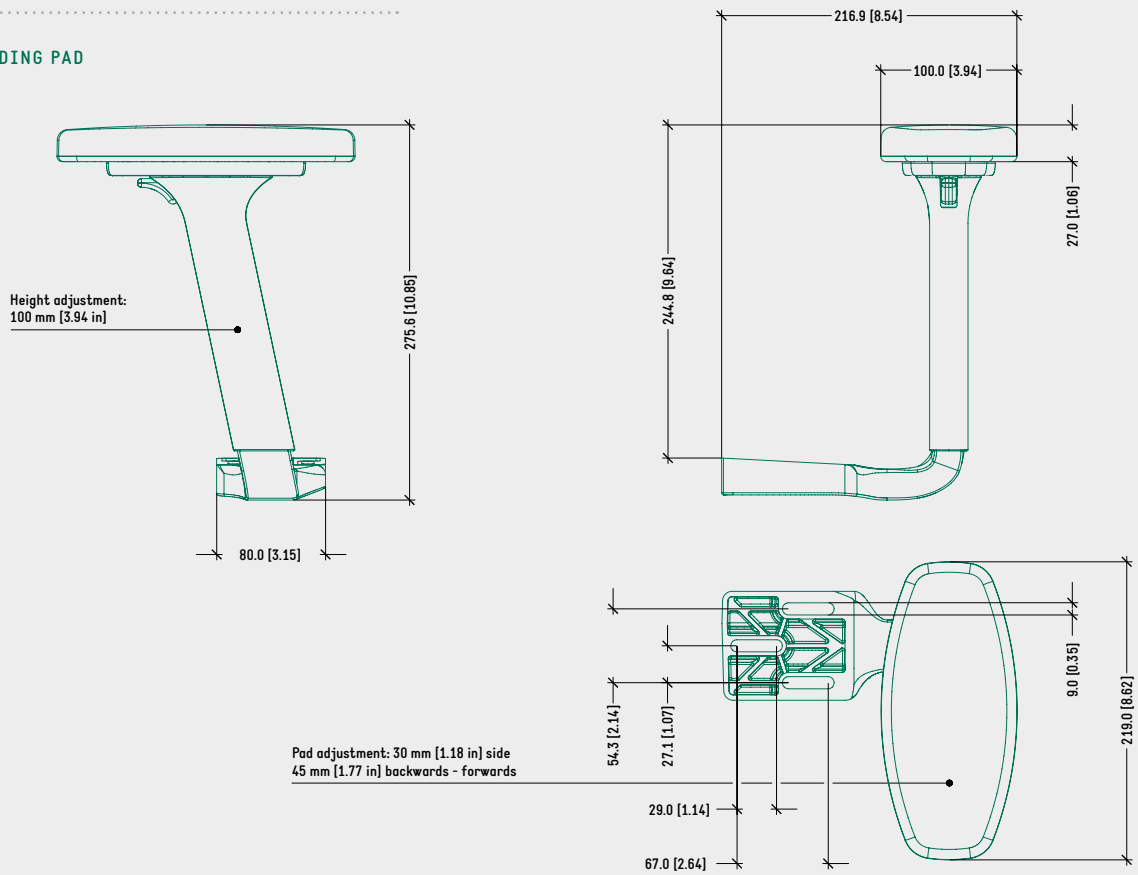

SPECIFICATIONS	
TYPE	Adjustable 12° armrest
MATERIAL	Nylon
HEIGHT ADJUSTMENT	100 mm [3.94 in]
WIDTH ADJUSTMENT	Fixed (29,0 mm [1.14 in] slot hole)
PAD TO PAD DISTANCE	According to the seat
RELATED PAD	— Midi — Cox
PAD ADJUSTMENT	Fixed — 30 mm [1.2 in] side — 45 mm [1.8 in] backwards / forwards
RELATED SEATS	— Trasla 4 seat — Customers' seat
ITEMS PER BOX	40
BOXES PER PALLET (MOQ)	4 boxes (160 items)
PALLET SIZE (LxWxH)	80 x 120 x 210 cm [31.5 x 47.2 x 82.7 in]

PRODUCT CODES

.....	
<u>BeO 1D</u>	
SLIDING PAD	4502750
FIXED PAD	4500750

TECHNICAL DRAWING

BeO 1D – SLIDING PAD

SURFACE COLOURS / FINISHES

BLACK NYLON
ARMRESTS

RAL 7610 NYLON
BUTTONS

RELATED PRODUCTS

RELATED PRODUCTS

DONATI
MIDI, COX & FOX
PADS ONLY

TRASLA 4 QUICK
CONNECTION SEAT
CODE: 4515210

CUSTOMER'S SEAT

FOX

D x W x H (mm)	225 x 99 x 27
D x W x H [in]	8.85 x 3.89 x 1.06
PU	4700555

MIDI

D x W x H (mm)	219 x 100 x 27
D x W x H [in]	8.62 x 3.94 x 1.06
PU	9000538
PP	9000537

COX

D x W x H (mm)	235 x 100 x 27
D x W x H [in]	9.25 x 3.94 x 1.06
PU	9000551