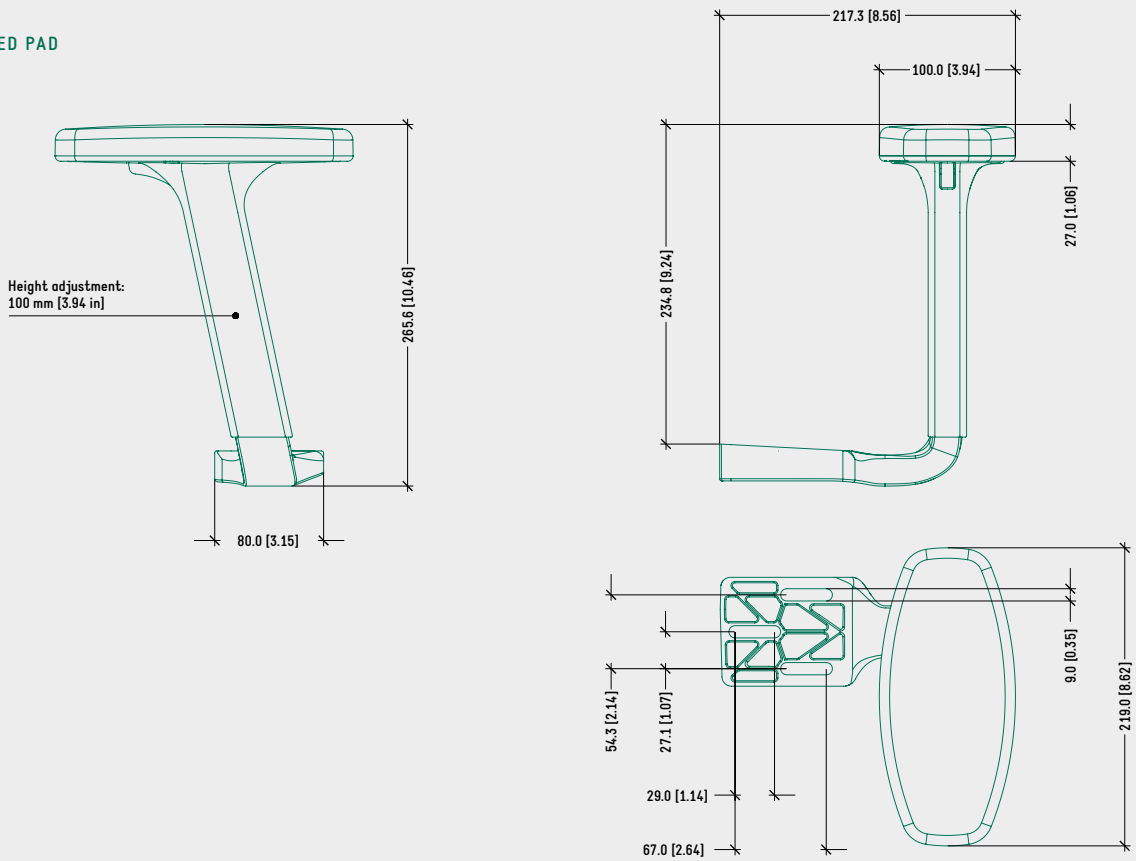

TECHNICAL DRAWING

BeO 1D – FIXED PAD

SURFACE COLOURS / FINISHES

RELATED PRODUCTS

TRASLA 4 QUICK
CONNECTION SEAT
CODE: 4515210