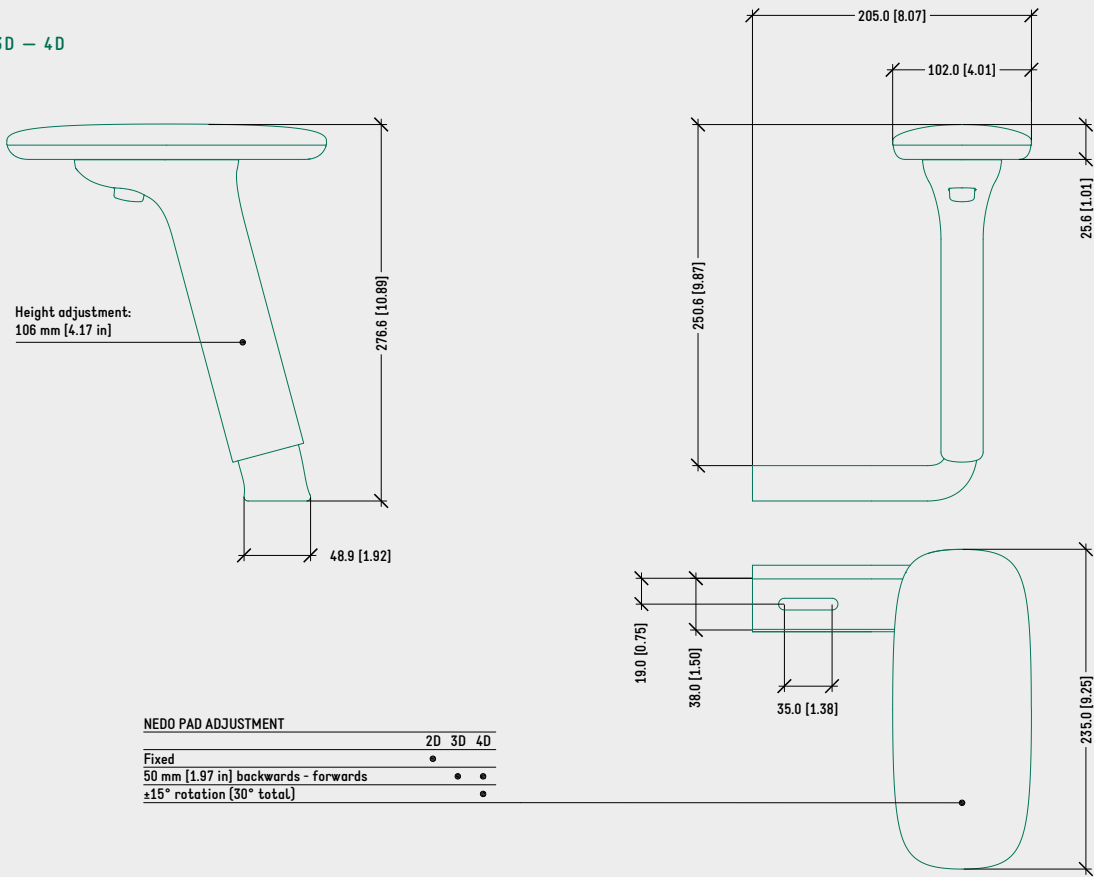

SPECIFICATIONS							
TYPE	Adjustable 15° armrest						
MATERIAL	Nylon						
HEIGHT ADJUSTMENT	106 mm [4.17 in]						
WIDTH ADJUSTMENT	35 mm [1.38 in]						
PAD TO PAD DISTANCE	From 395 mm [15.55 in] to 515 mm [20.28 in]						
RELATED PAD	Nedo pad only						
PAD ADJUSTMENT	<table border="0"> <tr> <td>NEDO 2D</td> <td>— Fixed</td> </tr> <tr> <td>NEDO 3D</td> <td>— 50 mm [1.97 in] backwards / forwards</td> </tr> <tr> <td>NEDO 4D</td> <td>— 50 mm [1.97 in] backwards / forwards — ±15° rotation (30° total)</td> </tr> </table>	NEDO 2D	— Fixed	NEDO 3D	— 50 mm [1.97 in] backwards / forwards	NEDO 4D	— 50 mm [1.97 in] backwards / forwards — ±15° rotation (30° total)
NEDO 2D	— Fixed						
NEDO 3D	— 50 mm [1.97 in] backwards / forwards						
NEDO 4D	— 50 mm [1.97 in] backwards / forwards — ±15° rotation (30° total)						
SEAT CONNECTION	Type-N armrest interface						
ITEMS PER BOX	40						
BOXES PER PALLET (MOQ)	4 boxes (160 items)						
PALLET SIZE (LxWxH)	80 x 120 x 210 cm [31.5 x 47.2 x 82.7 in]						

PRODUCT CODES

.....		
NEDO 2D		
BLACK		4500900
GREY (RAL 7038)		4500901
WHITE (RAL 9016)		4500902
NEDO 3D		
BLACK		4500920
GREY (RAL 7038)		4500921
WHITE (RAL 9016)		4500922
NEDO 4D		
BLACK		4500940
GREY (RAL 7038)		4500941
WHITE (RAL 9016)		4500942

TECHNICAL DRAWING

NEDO 2D - 3D - 4D

SURFACE COLOURS / FINISHES

BLACK NYLON
ARMRESTS

TYPE-N ARMREST FIXING KIT CODES

FOR TRASLA 2 - TRASLA 2 CABLE SEAT

WIDTH ADJUSTABLE - WITH ARMBAR (BIFMA) 4501112

FOR TRASLA 3 - TRASLA 4 SEAT

WIDTH ADJUSTABLE - W/O ARMBAR (BIFMA) 4501111

RELATED PRODUCTS

TYPE-N
ARMREST INTERFACE
SEATS ONLY