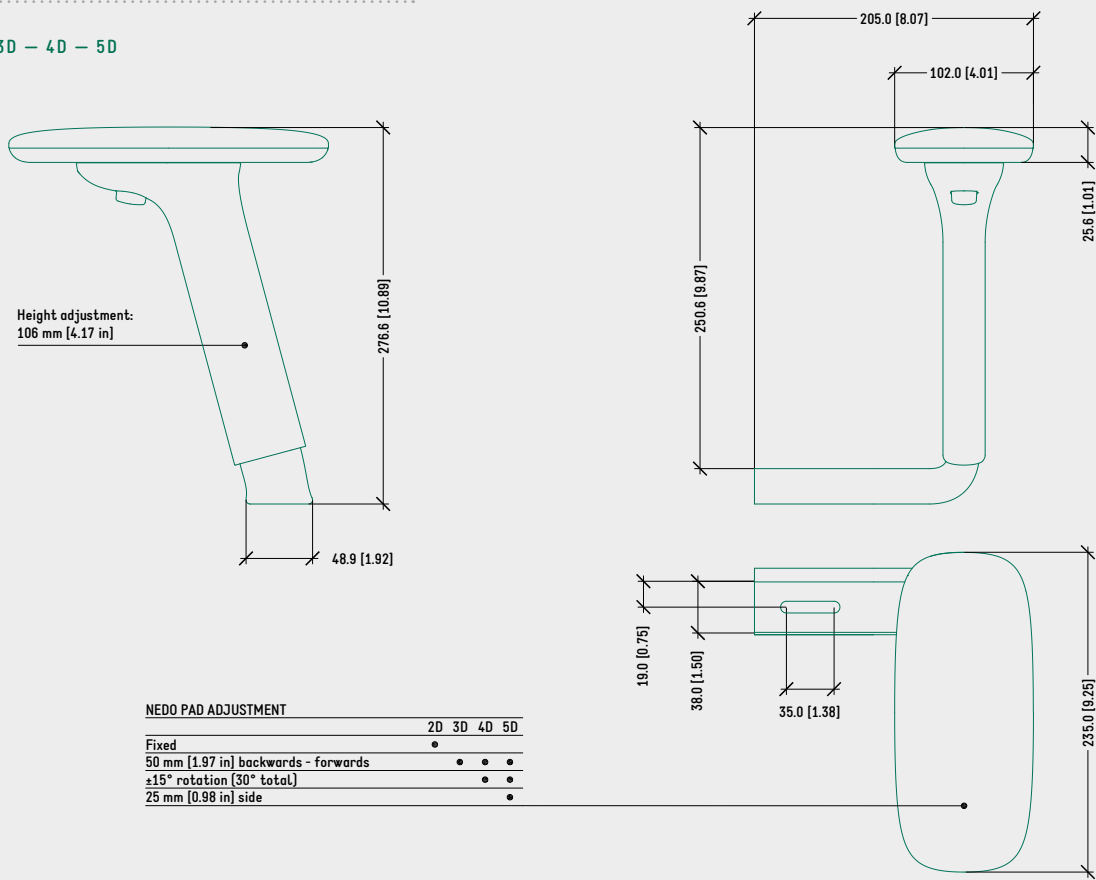

SPECIFICATIONS	
TYPE	Adjustable 15° armrest
MATERIAL	Nylon
HEIGHT ADJUSTMENT	106 mm [4.17 in]
WIDTH ADJUSTMENT	35 mm [1.38 in]
PAD TO PAD DISTANCE	From 395 mm [15.55 in] to 515 mm [20.28 in]
RELATED PAD	Nedo pad only
PAD ADJUSTMENT	NEDO 2D — Fixed
	NEDO 3D — 50 mm [1.97 in] backwards / forwards
	NEDO 4D — 50 mm [1.97 in] backwards / forwards — ±15° rotation (30° total)
	NEDO 5D — 50 mm [1.97 in] backwards / forwards — 25 mm [0.98 in] side — ±15° rotation (30° total)
SEAT CONNECTION	Type-N armrest interface
ITEMS PER BOX	40
BOXES PER PALLET (MOQ)	4 boxes (160 items)
PALLET SIZE (LxWxH)	80 x 120 x 210 cm [31.5 x 47.2 x 82.7 in]

PRODUCT CODES

NEDO	
2D	4500900
3D	4500920
4D	4500940
5D	4500960

TECHNICAL DRAWING

NEDO 2D - 3D - 4D - 5D

SURFACE COLOURS / FINISHES

BLACK NYLON
ARMRESTS

TYPE-N ARMREST FIXING KIT CODES

FOR TRASLA 2 - TRASLA 2 CABLE SEAT

WIDTH ADJUSTABLE - WITH ARMBAR (BIFMA) 4501112

FOR TRASLA 3 - TRASLA 4 SEAT

WIDTH ADJUSTABLE - W/O ARMBAR (BIFMA) 4501111

RELATED PRODUCTS

TYPE-N
ARMREST INTERFACE
SEATS ONLY